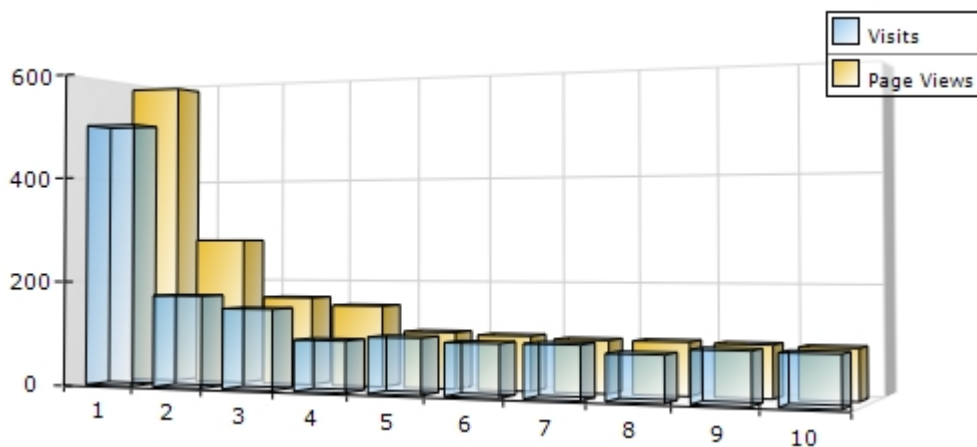

Date Range: 30/12/2007 to 02/02/2008

Rank	Page	Page Views	Visits	Bandwidth (KB)
1	/default.htm	585	503	14,548
2	/forum/login.asp	280	174	1,132
3	/forum/	168	151	768
4	/forum/forums.asp	154	95	208
5	/meets.htm	106	103	2,442
6	/members.htm	102	96	2,654
7	/expeds.htm	97	97	2,335
8	/committee.htm	97	83	3,270
9	/about.htm	95	93	2,110
10	/climbing.htm	92	91	2,676
11	/contacts.htm	91	89	2,510
12	/news.htm	87	86	2,424
13	/photos.htm	85	84	1,472
14	/kit.htm	76	74	1,511
15	/reports.htm	75	74	2,106
16	/forum.htm	74	73	1,237
17	/training.htm	74	72	1,346
18	/fitness.htm	73	73	1,297
19	/discounts.htm	72	66	1,815
20	/newsletter.htm	68	68	2,114
21	/links1.htm	68	65	2,551
22	/links2.htm	66	67	3,002
23	/links.htm	64	64	1,705
24	/forum/register.asp	64	42	371
25	/forsale.htm	63	63	1,232