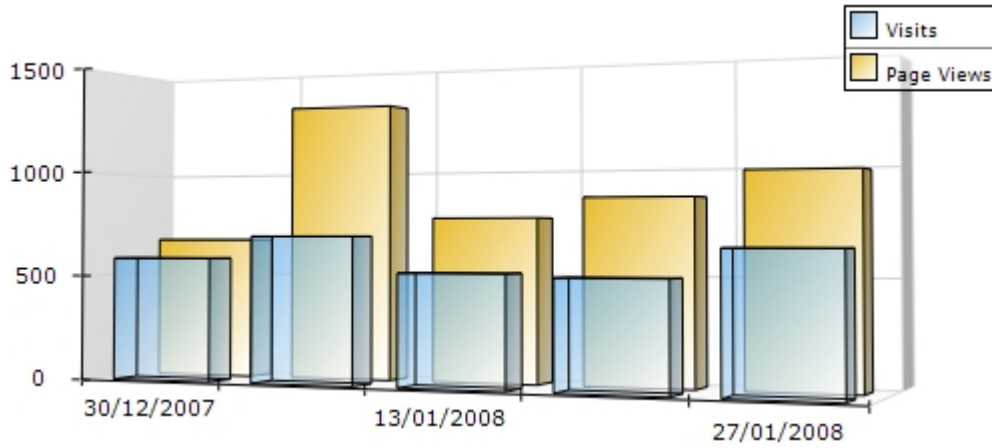

Weekly Totals [climbnavy.com]

Date Range: 30/12/2007 to 02/02/2008

Week Starting	Page Views	Visits	Hits	Bandwidth (KB)
30/12/2007	672	584	4,056	23,196
06/01/2008	1,316	689	6,342	42,943
13/01/2008	775	521	3,979	26,114
20/01/2008	868	505	4,155	33,343
27/01/2008	985	638	4,829	35,575
Total(s)	4,616	2,937	23,361	161,170
Average(s)	923	587	4,672	32,234

Daily Totals [climbnavy.com]

Date Range: 30/12/2007 to 02/02/2008

Day	Page Views	Visits	Hits	Bandwidth (KB)
30/12/2007	108	109	583	3,431
31/12/2007	99	90	490	2,858

01/01/2008	71	78	423	2,252
02/01/2008	97	63	732	4,725
03/01/2008	123	86	769	3,766
04/01/2008	101	84	619	3,632
05/01/2008	73	74	440	2,533
06/01/2008	123	116	836	4,283
07/01/2008	198	82	869	5,730
08/01/2008	155	77	1,003	5,722
09/01/2008	210	90	1,118	7,177
10/01/2008	230	143	964	6,918
11/01/2008	263	100	1,095	8,953
12/01/2008	137	81	457	4,160
13/01/2008	87	68	487	3,214
14/01/2008	130	96	654	4,178
15/01/2008	142	74	453	4,222
16/01/2008	79	88	505	3,192
17/01/2008	62	51	336	1,782
18/01/2008	131	99	719	4,468
19/01/2008	144	45	825	5,059
20/01/2008	125	44	754	4,664
21/01/2008	109	94	620	3,693
22/01/2008	164	74	536	5,856
23/01/2008	56	48	334	2,214
24/01/2008	76	58	556	4,323
25/01/2008	202	77	573	6,410
26/01/2008	136	110	782	6,184
27/01/2008	217	126	916	7,149
28/01/2008	167	84	1,022	6,642
29/01/2008	179	100	661	8,274
30/01/2008	118	85	425	3,258
31/01/2008	92	71	556	2,958
01/02/2008	114	77	655	3,647
02/02/2008	98	95	594	3,646
Total(s)	4,616	2,937	23,361	161,170
Average(s)	131	83	667	4,605