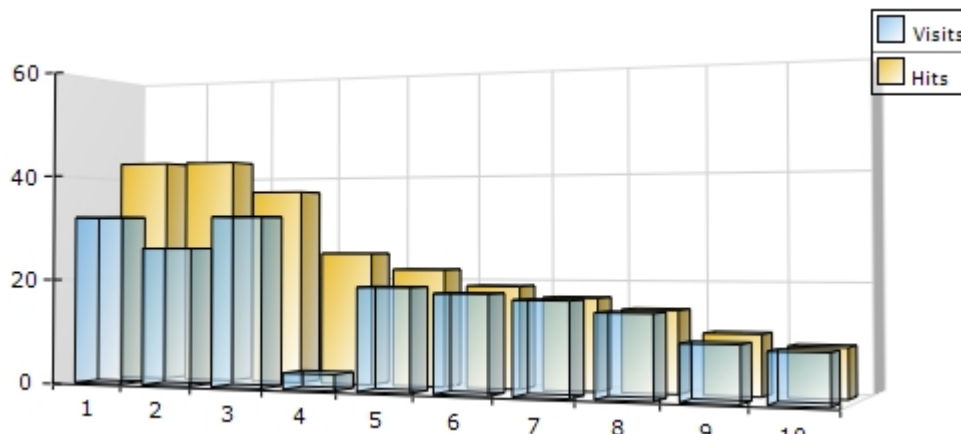

Other Items (106)	1,740	31,245
Total(s)	4,616	90,081
Average(s)	35	688

Top Downloads [climbnavy.com]

Date Range: 30/12/2007 to 02/02/2008

Rank	Download	Hits	Visits	(KB)
1	/forms_members/meets_programme_2007v2.0.doc	43	32	268
2	/forms_members/meet_application_form.doc	43	26	296
3	/forms_public/membership_form_11-06.doc	37	32	7,138
4	/newsletters/newsletter_nov_06.doc	25	3	115
5	/forms_members/a_guide_to_expedition_planning.doc	22	19	101
6	/album/site/flash/intro.swf	19	18	310
7	/forms_members/rnrmmc_expedition_grants_-_guidance.doc	17	17	78
8	/forms_members/gift_aid.doc	15	15	68
9	/forms_public/061208-r-junior_din.doc	11	10	373
10	/forms_members/instructions_for_competitors_2006.doc	9	9	41
11	/forms_members/meets_programme_2006_v2.2.doc	9	9	41
12	/forms_members/lundy07_flyer.doc	2	2	9
13	/newsletters/newsletter_jan_02.doc	2	2	9
14	/newsletters/newsletter_jan_03.doc	1	1	5
15	/newsletters/newsletter_jan_04.doc	1	1	5
16	/newsletters/newsletter_mar_05.doc	1	1	5
17	/newsletters/newsletter_may_01.swf	1	1	5
18	/newsletters/newsletter_jan_03.swf	1	1	5
19	/newsletters/newsletter_nov_05.doc	1	1	5
20	/newsletters/newsletter_apr_06.doc	1	1	5