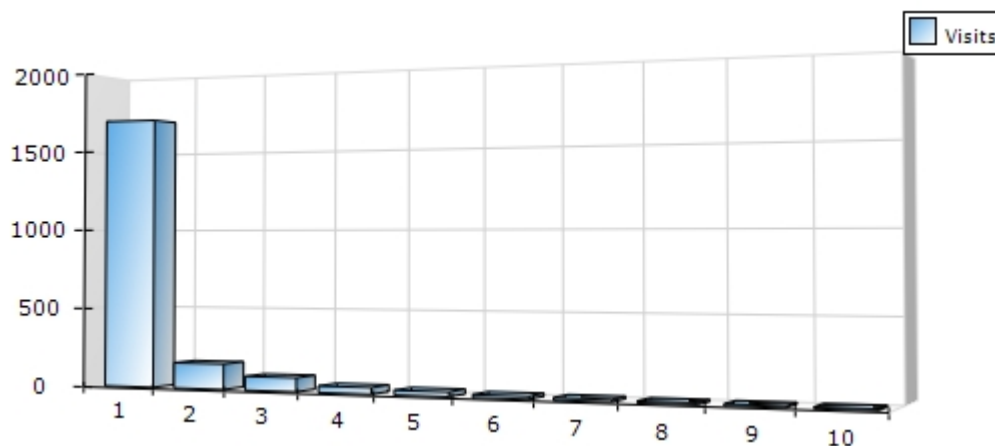

21	/newsletters/newsletter_may_04.doc	1	1	5
22	/minutes/minutes_oct_06.doc	1	1	5
23	/newsletters/newsletter_jan_02.swf	1	1	5
Total(s)		264		8,891
Average(s)		11		387

Referring Sites [climbnavy.com]

Date Range: 30/12/2007 to 02/02/2008

Rank	Host	Visits
1	No Referrer (bookmark or direct-entry)	1,702
2	www.climbnavy.com	160
3	www.google.co.uk	87
4	search.live.com	41
5	www.google.com	29
6	www.army.mod.uk	18
7	www.whois.sc	15
8	o-db.com	11
9	www.stockleaf.com	10
10	www.pingdom.com	9
11	www.mashmedia.com	8
12	therarestwords.com	8
13	uk.search.yahoo.com	7
14	www.BigFinder.de	5
15	www.royal-navy.mod.uk	5
16	www.mod.uk	5
17	www.raf.mod.uk	4
18	www.mountaineering-scotland.org.uk	4