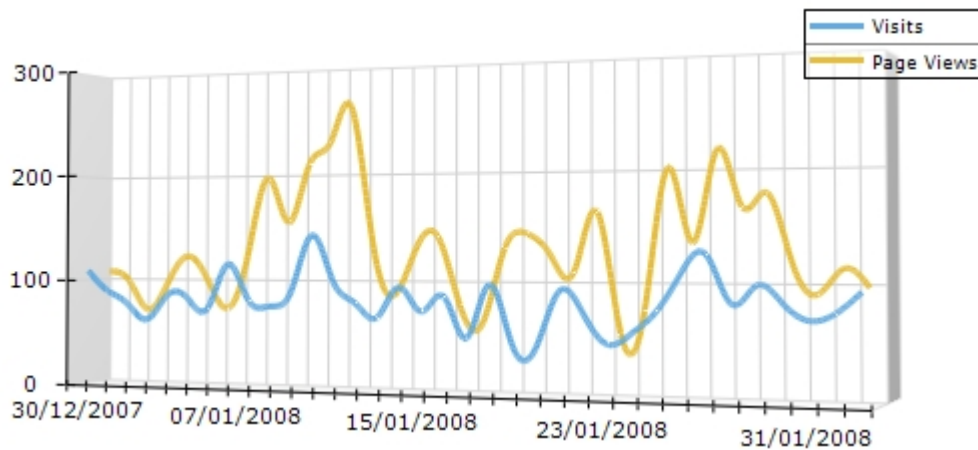

Weekly Totals [climbnavy.com]

Date Range: 30/12/2007 to 02/02/2008

Week Starting	Page Views	Visits	Hits	Bandwidth (KB)
30/12/2007	672	584	4,056	23,196
06/01/2008	1,316	689	6,342	42,943
13/01/2008	775	521	3,979	26,114
20/01/2008	868	505	4,155	33,343
27/01/2008	985	638	4,829	35,575
Total(s)	4,616	2,937	23,361	161,170
Average(s)	923	587	4,672	32,234

Daily Totals [climbnavy.com]

Date Range: 30/12/2007 to 02/02/2008

Day	Page Views	Visits	Hits	Bandwidth (KB)
30/12/2007	108	109	583	3,431
31/12/2007	99	90	490	2,858

01/01/2008	71	78	423	2,252
02/01/2008	97	63	732	4,725
03/01/2008	123	86	769	3,766
04/01/2008	101	84	619	3,632
05/01/2008	73	74	440	2,533
06/01/2008	123	116	836	4,283
07/01/2008	198	82	869	5,730
08/01/2008	155	77	1,003	5,722
09/01/2008	210	90	1,118	7,177
10/01/2008	230	143	964	6,918
11/01/2008	263	100	1,095	8,953
12/01/2008	137	81	457	4,160
13/01/2008	87	68	487	3,214
14/01/2008	130	96	654	4,178
15/01/2008	142	74	453	4,222
16/01/2008	79	88	505	3,192
17/01/2008	62	51	336	1,782
18/01/2008	131	99	719	4,468
19/01/2008	144	45	825	5,059
20/01/2008	125	44	754	4,664
21/01/2008	109	94	620	3,693
22/01/2008	164	74	536	5,856
23/01/2008	56	48	334	2,214
24/01/2008	76	58	556	4,323
25/01/2008	202	77	573	6,410
26/01/2008	136	110	782	6,184
27/01/2008	217	126	916	7,149
28/01/2008	167	84	1,022	6,642
29/01/2008	179	100	661	8,274
30/01/2008	118	85	425	3,258
31/01/2008	92	71	556	2,958
01/02/2008	114	77	655	3,647
02/02/2008	98	95	594	3,646
Total(s)	4,616	2,937	23,361	161,170
Average(s)	131	83	667	4,605