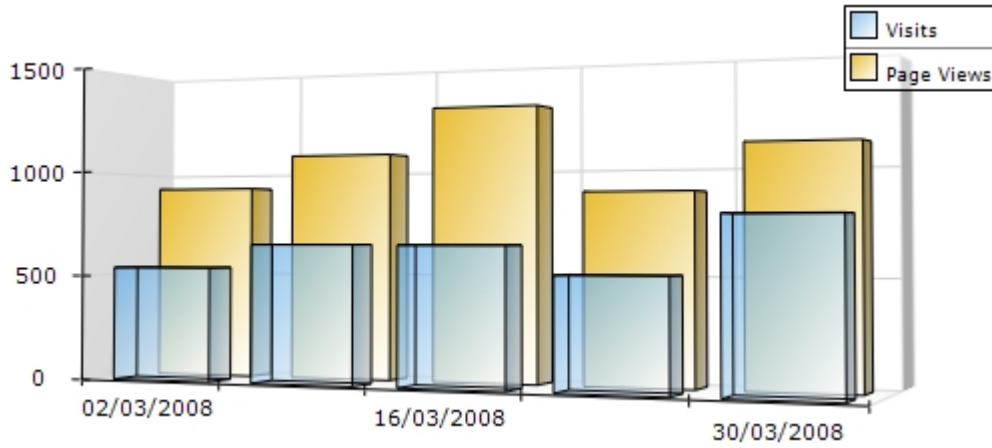

Weekly Totals [climbnavy.com]

Date Range: 02/03/2008 to 05/04/2008

| Week Starting | Page Views | Visits | Hits | Bandwidth (KB) |
|---------------|------------|--------|--------|----------------|
| 02/03/2008 | 926 | 539 | 3,696 | 30,093 |
| 09/03/2008 | 1,083 | 650 | 4,047 | 37,383 |
| 16/03/2008 | 1,299 | 649 | 5,366 | 47,063 |
| 23/03/2008 | 894 | 517 | 4,939 | 87,683 |
| 30/03/2008 | 1,110 | 787 | 5,165 | 37,136 |
| Total(s) | 5,312 | 3,142 | 23,213 | 239,357 |
| Average(s) | 1,062 | 628 | 4,642 | 47,871 |

Daily Totals [climbnavy.com]

Date Range: 02/03/2008 to 05/04/2008

| Day | Page Views | Visits | Hits | Bandwidth (KB) |
|------------|------------|--------|------|----------------|
| 02/03/2008 | 81 | 49 | 461 | 3,918 |
| 03/03/2008 | 182 | 90 | 671 | 6,683 |
| | | | | |