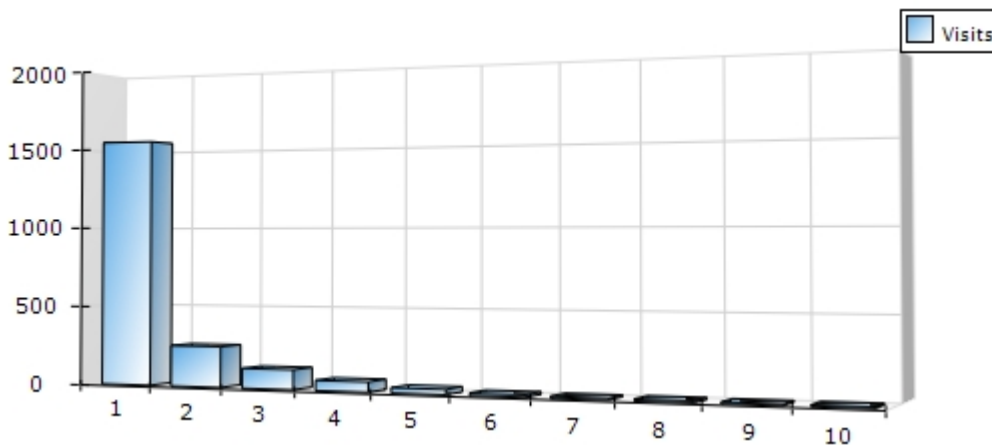

Date Range: 02/03/2008 to 05/04/2008

1	No Referrer (bookmark or direct-entry)	1,552
2	www.climbnavy.com	256
3	www.google.co.uk	124
4	search.live.com	63
5	www.google.com	32
6	www.whois.sc	15
7	images.google.com	11
8	www.mod.uk	11
9	www.pingdom.com	9
10	readrun.com	9
11	mod.uk	7
12	uk.search.yahoo.com	7
13	www.army.mod.uk	7
14	images.google.co.uk	6
15	www.raf.mod.uk	5
16	www.sailnavy.com	5
17	www.diet-pills-24h.com	5
18	www.BigFinder.de	4
19	mashmedia.com	4
20	www.royal-navy.mod.uk	4
21	www.google.ie	4
22	www.mashmedia.com	4
23	www.keywordspy.com	3
24	aolsearch.aol.co.uk	3
25	images.google.pt	2
Other Items (48)		57