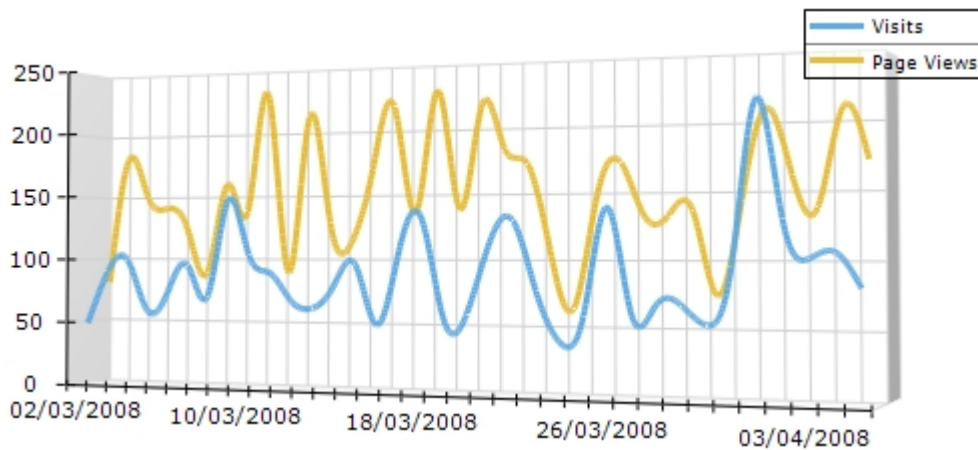

Weekly Totals [climbnavy.com]

Date Range: 02/03/2008 to 05/04/2008

| Week Starting | Page Views | Visits | Hits | Bandwidth (KB) |
|---------------|------------|--------|--------|----------------|
| 02/03/2008 | 926 | 539 | 3,696 | 30,093 |
| 09/03/2008 | 1,083 | 650 | 4,047 | 37,383 |
| 16/03/2008 | 1,299 | 649 | 5,366 | 47,063 |
| 23/03/2008 | 894 | 517 | 4,939 | 87,683 |
| 30/03/2008 | 1,110 | 787 | 5,165 | 37,136 |
| Total(s) | 5,312 | 3,142 | 23,213 | 239,357 |
| Average(s) | 1,062 | 628 | 4,642 | 47,871 |

Daily Totals [climbnavy.com]

Date Range: 02/03/2008 to 05/04/2008

| Day | Page Views | Visits | Hits | Bandwidth (KB) |
|------------|------------|--------|------|----------------|
| 02/03/2008 | 81 | 49 | 461 | 3,918 |
| 03/03/2008 | 182 | 90 | 671 | 6,683 |
| | | | | |