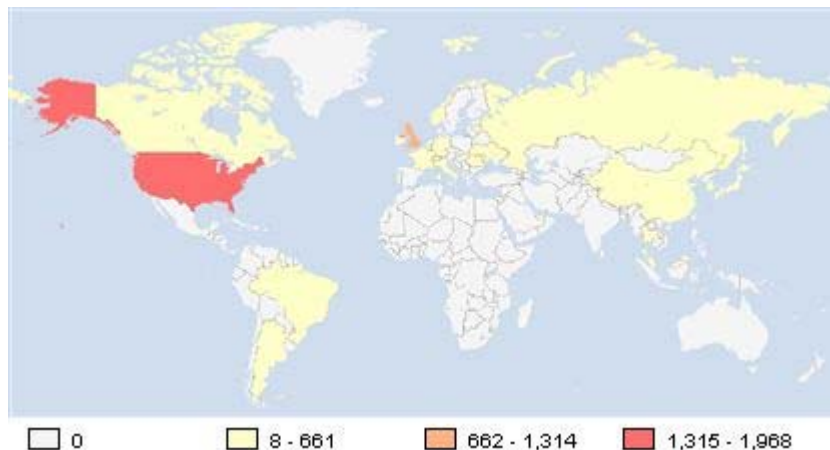

Referring Sites [climbnavy.com]

Date Range: 06/04/2008 to 03/05/2008

Rank	Host	Visits
1	No Referrer (<i>bookmark or direct-entry</i>)	1,343
2	www.climbnavy.com	233
3	www.google.co.uk	83
4	search.live.com	52
5	www.google.com	17
6	www.whois.sc	12
7	aolsearch.aol.co.uk	7
8	www.raf.mod.uk	6
9	www.royal-navy.mod.uk	6
10	www.facebook.com	5
11	uk.search.yahoo.com	4
12	www.google.ca	4
13	www.army.mod.uk	4
14	www.BigFinder.de	3
15	www.cheap-24h.com	3
16	images.google.com	3
17	www.mashmedia.com	3
18	www.pak-designs.co.uk	3
19	www.mountaineering-scotland.org.uk	2
20	images.google.co.uk	2
21	search.msn.co.uk	2
22	www.royalnavy.mod.uk	2
23	www.sailnavy.com	1
24	www.google.com.bn	1
25	finams.ru	1
Other Items (29)		29
Total(s)		1,831

Average(s)	33
------------	----

World Countries [climbnavy.com]

Date Range: 06/04/2008 to 03/05/2008

Rank	Country	Page Views	Visits	Hits	Downloads (KB)
1	United States	1,968	1,972	3,611	40,356
2	United Kingdom	1,100	344	10,953	50,563
3	Germany	210	48	331	1,525
4	China	119	29	160	960
5	Russian Federation	105	30	122	1,132
6	Slovakia	81	2	92	2,259
7	Italy	65	4	76	2,022
8	Canada	47	14	156	861
9	Netherlands	43	4	103	1,298
10	France	32	8	44	435
11	Latvia	28	4	28	76
12	Argentina	28	4	28	76
13	Malaysia	28	5	28	76
14	Switzerland	22	3	22	628
15	Korea, Republic of	22	9	23	235
16	Norway	17	17	48	652
17	Japan	13	8	15	88
18	Brazil	13	6	13	31
19	Ukraine	13	4	13	35
20	Israel	12	5	41	145
21	Thailand	12	2	16	53
22	Moldova, Republic of	9	1	9	31

23	United Arab Emirates	9	2	9	38
24	Romania	8	2	39	183
25	Ireland	8	3	110	747
Other Items (28)		99	47	545	2,598
Total(s)		4,111	2,577	16,635	107,103
Average(s)		77	48	313	2,021