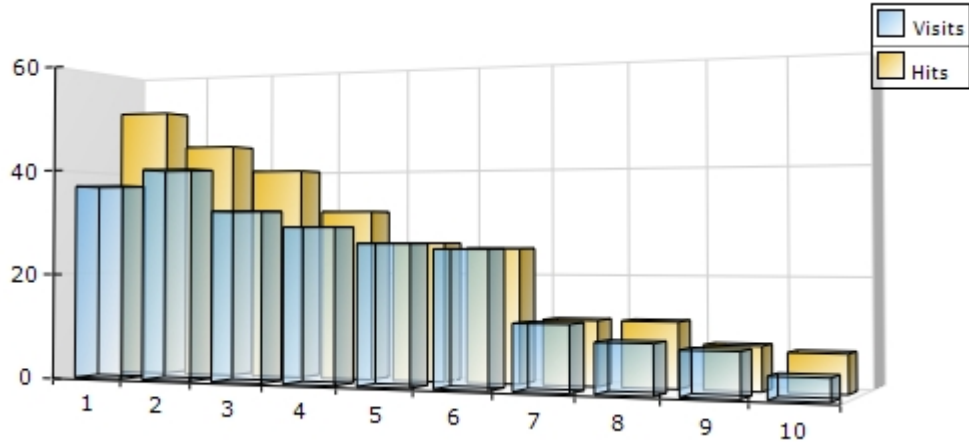

Average(s)	33	491

Top Downloads [climbnavy.com]

Date Range: 06/04/2008 to 03/05/2008

Rank	Download	Hits	Visits	Bandwidth (KB)
1	/forms_members/meets_programme_2007v2.0.doc	52	37	561
2	/forms_public/membership_form_11-06.doc	45	40	5,307
3	/forms_members/meet_application_form.doc	40	32	273
4	/forms_members/gift_aid.doc	32	29	147
5	/forms_members/a_guide_to_expedition_planning.doc	26	26	119
6	/forms_members/rnmnc_expedition_grants_-_guidance.doc	25	25	114
7	/forms_public/061208-r-junior_din.doc	12	12	320
8	/album/site/flash/intro.swf	12	9	157
9	/forms_members/meets_programme_2006_v2.2.doc	8	8	36
10	/newsletters/pompey_climbers_winter_07.doc	7	4	32
11	/forms_members/instructions_for_competitors_2006.doc	4	4	18
12	/newsletters/newsletter_jan_03.swf	2	1	94
13	/forms_members/lundy07_flyer.doc	1	1	5
Total(s)		266		7,182
Average(s)		20		552

Referring Sites [climbnavy.com]

Date Range: 06/04/2008 to 03/05/2008