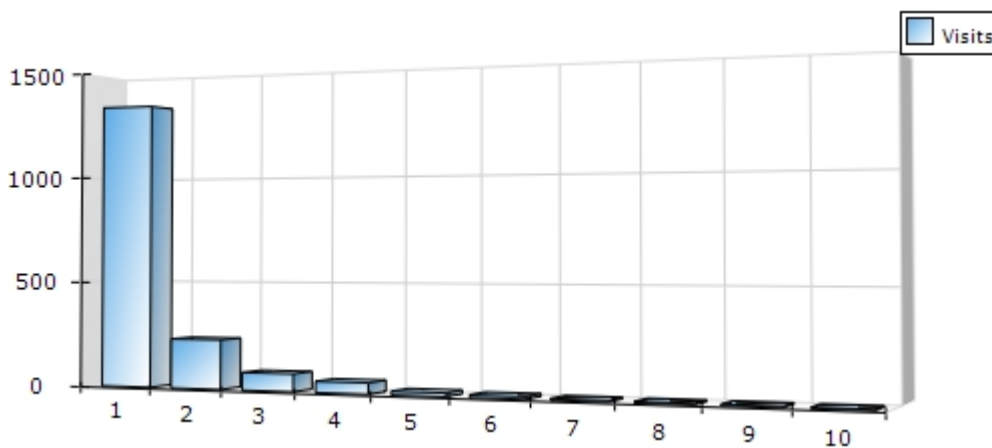

Rank	Host	Visits
1	No Referrer (<i>bookmark or direct-entry</i>)	1,343
2	www.climbnavy.com	233
3	www.google.co.uk	83
4	search.live.com	52
5	www.google.com	17
6	www.whois.sc	12
7	aolsearch.aol.co.uk	7
8	www.raf.mod.uk	6
9	www.royal-navy.mod.uk	6
10	www.facebook.com	5
11	uk.search.yahoo.com	4
12	www.google.ca	4
13	www.army.mod.uk	4
14	www.BigFinder.de	3
15	www.cheap-24h.com	3
16	images.google.com	3
17	www.mashmedia.com	3
18	www.pak-designs.co.uk	3
19	www.mountaineering-scotland.org.uk	2
20	images.google.co.uk	2
21	search.msn.co.uk	2
22	www.royalnavy.mod.uk	2
23	www.sailnavy.com	1
24	www.google.com.bn	1
25	finams.ru	1
Other Items (29)		29
Total(s)		1,831