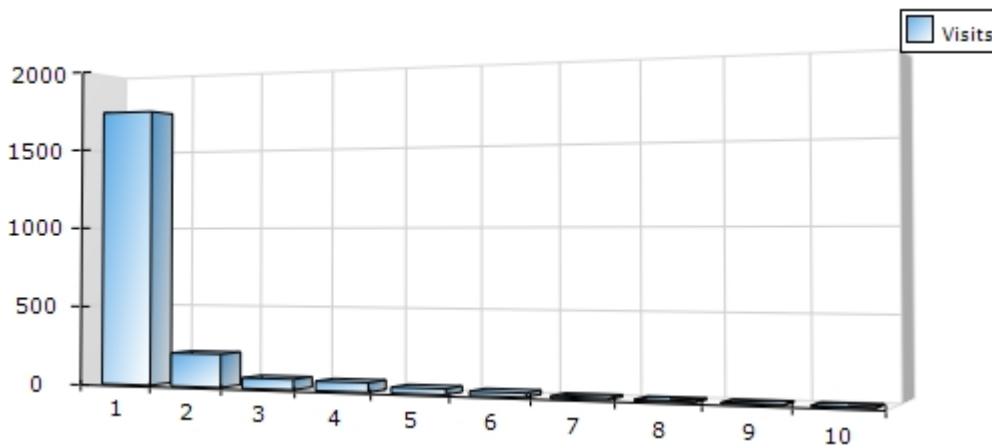

Date Range: 04/05/2008 to 31/05/2008

1	No Referrer (<i>bookmark or direct-entry</i>)	1,745
2	www.climbnavy.com	209
3	www.google.co.uk	65
4	search.live.com	58
5	www.mod.uk	35
6	www.google.com	25
7	www.whois.sc	12
8	www.raf.mod.uk	8
9	images.google.co.uk	6
10	www.BigFinder.de	5
11	www.royalnavy.mod.uk	5
12	www.facebook.com	5
13	therarestwords.com	4
14	uk.ask.com	3
15	uk.search.yahoo.com	3
16	www.sailnavy.com	2
17	mashmedia.com	2
18	images.google.com	2
19	images.google.hu	2
20	www.forex-forexforex1.pl	2
21	forex.comitrader.com	2
22	www.rncom.mod.uk	2
23	search.yahoo.com	2
24	aolsearch.aol.co.uk	2
25	search.aol.co.uk	1
Other Items (39)		39