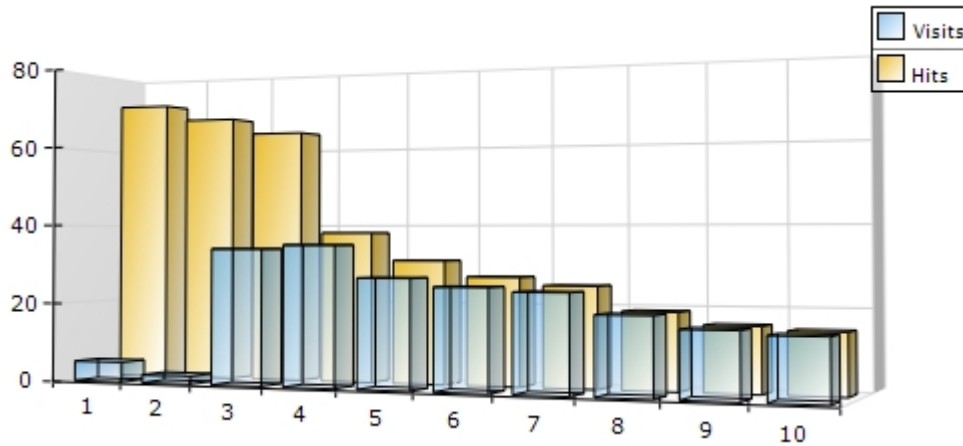

Average(s)	37	660

Top Downloads [climbnavy.com]

Date Range: 04/05/2008 to 31/05/2008

Rank	Download	Hits	Visits	Bandwidth (KB)
1	/newsletters/newsletter_nov_06.doc	72	5	4,143
2	/newsletters/newsletter_aug_06.doc	68	2	8,198
3	/forms_members/meets_programme_2007v2.0.doc	64	34	636
4	/forms_public/membership_form_11-06.doc	38	35	8,055
5	/forms_members/meet_application_form.doc	31	27	236
6	/forms_members/a_guide_to_expedition_planning.doc	27	25	125
7	/forms_members/gift_aid.doc	25	24	114
8	/forms_members/rnmcc_expedition_grants_-_guidance.doc	19	19	87
9	/forms_members/meets_programme_2006_v2.2.doc	16	16	73
10	/album/site/flash/intro.swf	15	15	258
11	/forms_public/061208-r-junior_din.doc	10	10	425
12	/forms_members/instructions_for_competitors_2006.doc	7	7	32
13	/newsletters/pompey_climbers_winter_07.doc	5	4	23
14	/newsletters/pompey_climbers_jan_03.swf	2	1	9
15	/forms_members/lundy07_flyer.doc	1	1	5
16	/minutes/minutes_jan_04.doc	1	1	5
17	/minutes/minutes_oct_06.doc	1	1	5
Total(s)		402		22,426
Average(s)		23		1,319

Referring Sites [climbnavy.com]