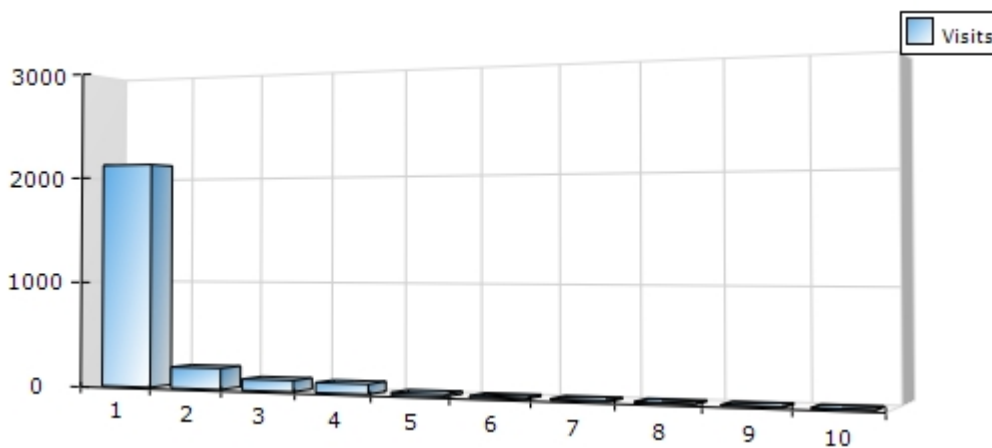

Rank	Host	Visits
1	No Referrer (<i>bookmark or direct-entry</i>)	2,128
2	www.climbnavy.com	199
3	www.google.co.uk	105
4	search.live.com	92
5	www.google.com	23
6	www.whois.sc	15
7	images.google.co.uk	12
8	www.BigFinder.de	10
9	www.mashmedia.com	7
10	www.mod.uk	6
11	www.royal-navy.mod.uk	6
12	www.raf.mod.uk	5
13	www2.army.mod.uk	5
14	aolsearch.aol.co.uk	4
15	www.cheap-24h.com	3
16	uk.search.yahoo.com	3
17	raf.mod.uk	2
18	mashmedia.com	2
19	www.facebook.com	2
20	search.aol.co.uk	1
21	www.worldclimb.com	1
22	datingshop-24.org	1
23	www.noprescriptiondrugstore.us	1
24	ukalpine.com	1
25	gold-collection.biz	1
Other Items (38)		38
Total(s)		2,673