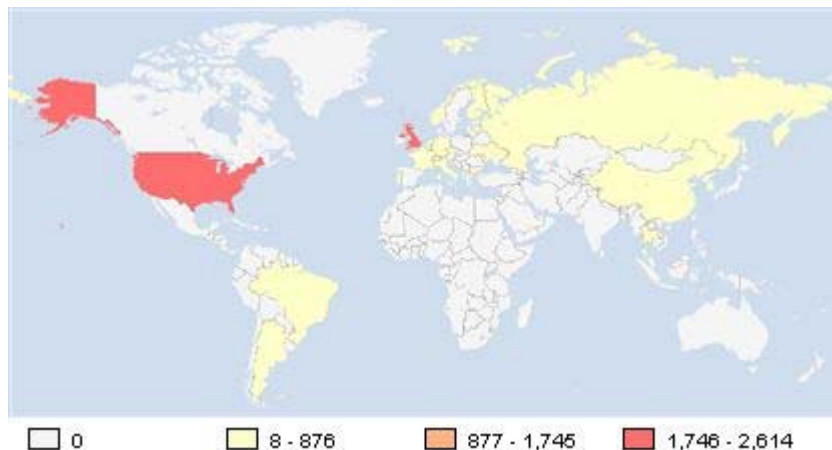

Average(s)	42
------------	----

World Countries [climbnavy.com]

Date Range: 01/06/2008 to 05/07/2008

Rank	Country	Page Views	Visits	Hits	Bandwidth (KB)
1	United States	2,614	2,585	4,376	94,251
2	United Kingdom	1,830	639	13,345	76,075
3	Russian Federation	288	54	313	2,319
4	Bulgaria	79	4	90	2,390
5	France	73	9	184	2,478
6	Germany	71	32	132	549
7	Israel	66	4	77	2,013
8	China	60	30	60	884
9	Latvia	51	10	51	135
10	Ukraine	47	7	47	181
11	Korea, Republic of	32	10	32	658
12	Netherlands	22	5	22	720
13	Norway	20	18	54	630
14	Finland	20	4	20	90
15	Italy	18	3	54	508
16	Thailand	12	2	12	41
17	Costa Rica	12	2	12	41
18	Hong Kong	12	2	12	285
19	Slovenia	12	1	12	327
20	Switzerland	11	2	85	1,066
21	Brazil	11	9	11	323
22	Portugal	9	3	9	84