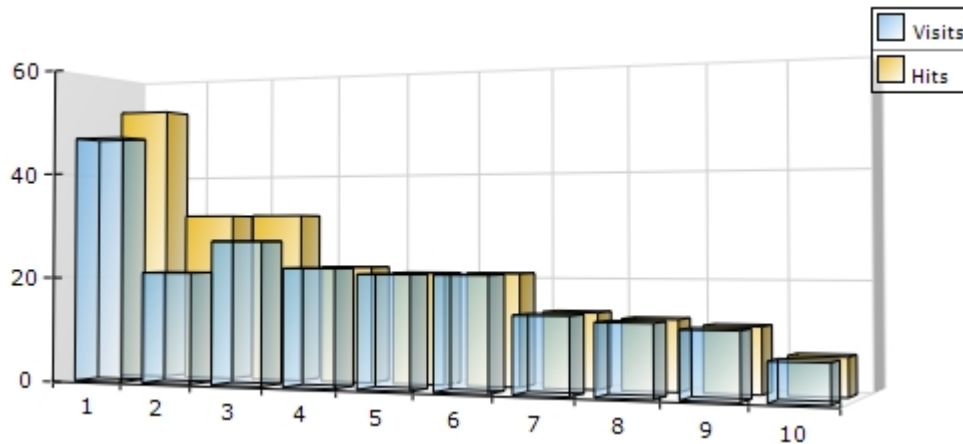

Other Items (100)	1,764	33,097
Total(s)	5,478	104,468
Average(s)	43	836

Top Downloads [climbnavy.com]

Date Range: 01/06/2008 to 05/07/2008

Rank	Download	Hits	Visits	Bandwidth (KB)
1	/forms_public/membership_form_11-06.doc	53	47	11,912
2	/forms_members/meet_application_form.doc	32	21	182
3	/forms_members/meets_programme_2007v2.0.doc	32	27	394
4	/forms_members/gift_aid.doc	22	22	101
5	/forms_members/rnmmc_expedition_grants_-_guidance.doc	21	21	97
6	/forms_members/a_guide_to_expedition_planning.doc	21	21	97
7	/album/site/flash/intro.swf	14	14	241
8	/forms_public/061208-r-junior_din.doc	13	13	479
9	/forms_members/meets_programme_2006_v2.2.doc	12	12	55
10	/forms_members/instructions_for_competitors_2006.doc	7	7	32
11	/minutes/minutes_oct_06.doc	1	1	5
12	/newsletters/newsletter_may_01.doc	1	1	5
13	/newsletters/pompey_climbers_winter_07.doc	1	1	5
Total(s)		230		13,605
Average(s)		17		1,047

Referring Sites [climbnavy.com]

Date Range: 01/06/2008 to 05/07/2008