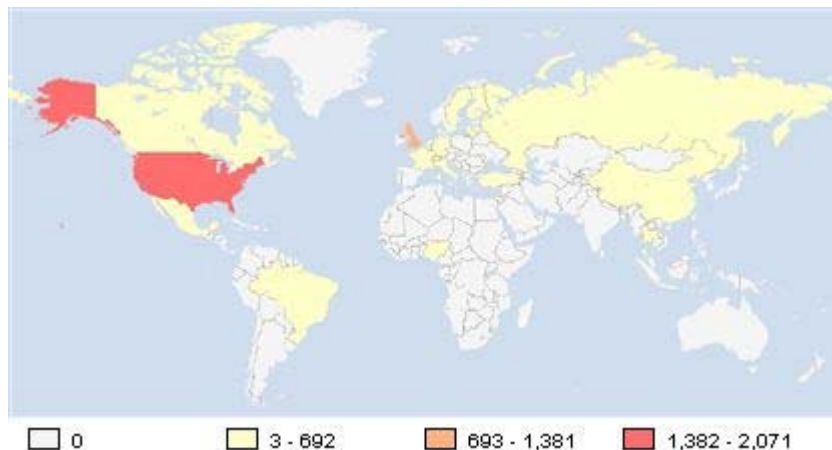

Referring Sites [climbnavy.com]

Date Range: 06/07/2008 to 02/08/2008

Rank	Host	Visits
1	No Referrer (<i>bookmark or direct-entry</i>)	1,442
2	www.climbnavy.com	193
3	search.live.com	100
4	www.google.co.uk	71
5	www.google.com	24
6	www.whois.sc	10
7	www.BigFinder.de	9
8	www.mashmedia.com	7
9	uk.search.yahoo.com	6
10	images.google.co.uk	3
11	www.raf.mod.uk	3
12	www.mod.uk	3
13	climbnavy.com	3
14	www.royal-navy.mod.uk	3
15	www2.army.mod.uk	2
16	therarestwords.com	2
17	www.google.it	2
18	private.xmemberspage.com	2
19	www.esnips.com	2
20	www.google.com.ph	2
21	2sl.chots.mod.uk	2
22	search.virginmedia.com	2
23	search.msn.co.uk	2
24	www.mcofs.org.uk	2
25	freeglobal.info	1
Other Items (49)		49
Total(s)		1,947

Average(s) 26

World Countries [climbnavy.com]

Date Range: 06/07/2008 to 02/08/2008

Rank	Country	Page Views	Visits	Hits	Bandwidth (KB)
1	United States	2,071	1,906	3,686	78,328
2	United Kingdom	1,065	417	9,410	50,969
3	Russian Federation	455	77	455	4,221
4	Germany	137	60	168	1,009
5	Canada	76	7	78	1,751
6	China	31	17	121	844
7	Spain	24	7	55	228
8	N/A	23	4	23	81
9	Turkey	17	1	17	342
10	Thailand	16	2	16	419
11	Brazil	16	5	18	330
12	Italy	12	4	120	470
13	Sweden	12	11	12	347
14	Nigeria	11	1	16	53
15	Netherlands	10	2	99	533
16	Switzerland	7	1	71	308
17	Moldova, Republic of	7	1	7	19
18	Latvia	7	1	7	19
19	Lebanon	6	1	68	301
20	Israel	5	3	5	109
21	Lithuania	5	1	5	22
22	Hong Kong	5	1	5	22