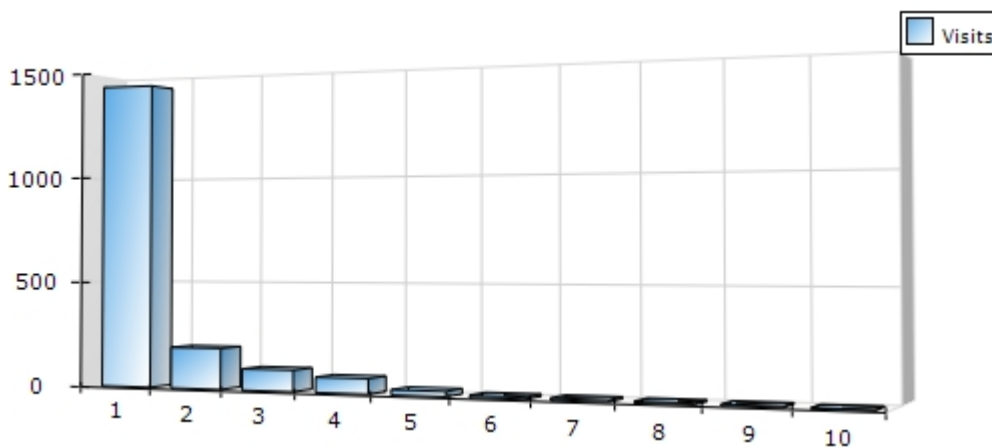

Rank	Host	Visits
1	No Referrer (<i>bookmark or direct-entry</i>)	1,442
2	www.climbnavy.com	193
3	search.live.com	100
4	www.google.co.uk	71
5	www.google.com	24
6	www.whois.sc	10
7	www.BigFinder.de	9
8	www.mashmedia.com	7
9	uk.search.yahoo.com	6
10	images.google.co.uk	3
11	www.raf.mod.uk	3
12	www.mod.uk	3
13	climbnavy.com	3
14	www.royal-navy.mod.uk	3
15	www2.army.mod.uk	2
16	therarestwords.com	2
17	www.google.it	2
18	private.xmemberspage.com	2
19	www.esnips.com	2
20	www.google.com.ph	2
21	2sl.chots.mod.uk	2
22	search.virginmedia.com	2
23	search.msn.co.uk	2
24	www.mcofs.org.uk	2
25	freeglobal.info	1
Other Items (49)		49
Total(s)		1,947