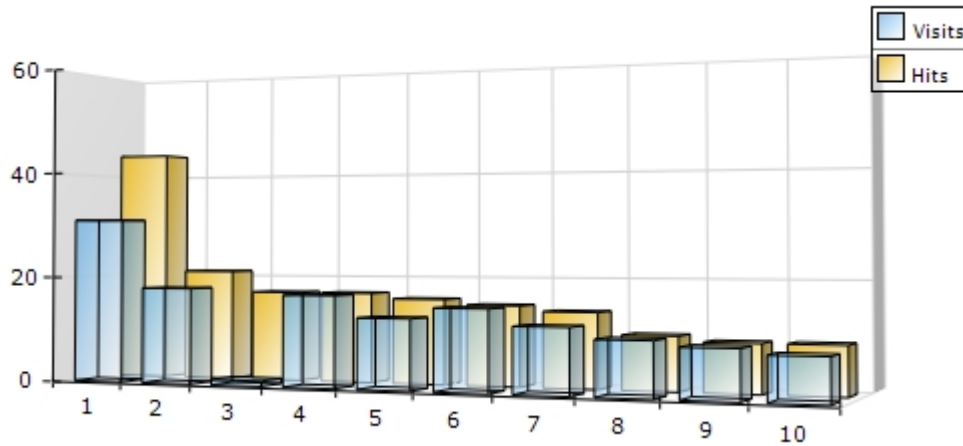

Average(s)	33	649

Top Downloads [climbnavy.com]

Date Range: 06/07/2008 to 02/08/2008

Rank	Download	Hits	Visits	Bandwidth (KB)
1	/forms_public/membership_form_11-06.doc	44	31	8,386
2	/forms_members/gift_aid.doc	21	18	97
3	/newsletters/newsletter_nov_06.doc	17	1	78
4	/forms_members/a_guide_to_expedition_planning.doc	17	17	79
5	/forms_members/meets_programme_2007v2.0.doc	16	13	74
6	/forms_members/rnmnc_expedition_grants_-_guidance.doc	15	15	70
7	/forms_members/meet_application_form.doc	14	12	65
8	/forms_members/meets_programme_2006_v2.2.doc	10	10	46
9	/forms_public/061208-r-junior_din.doc	9	9	267
10	/album/site/flash/intro.swf	9	8	138
11	/forms_members/instructions_for_competitors_2006.doc	5	5	23
12	/forms_members/lundy07_flyer.doc	1	1	5
13	/newsletters/newsletter_may_01.doc	1	1	5
14	/minutes/minutes_jan_04.doc	1	1	5
15	/newsletters/pompey_climbers_winter_07.doc	1	1	5
Total(s)		181		9,341
Average(s)		12		623

Referring Sites [climbnavy.com]

Date Range: 06/07/2008 to 02/08/2008