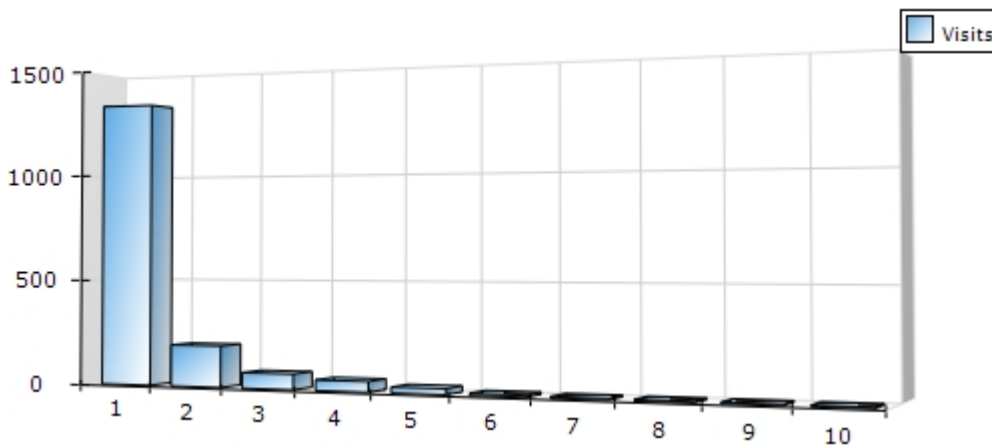

Date Range: 03/08/2008 to 06/09/2008

1	No Referrer (bookmark or direct-entry)	1,339
2	www.climbnavy.com	195
3	www.google.co.uk	73
4	search.live.com	49
5	www.google.com	27
6	www.whois.sc	10
7	uk.search.yahoo.com	7
8	search.msn.com	6
9	www.mashmedia.com	6
10	images.google.co.uk	5
11	www.rncom.mod.uk	5
12	www2.army.mod.uk	4
13	www.raf.mod.uk	4
14	images.google.com	3
15	aolsearch.aol.co.uk	3
16	www.climbmarines.com	3
17	creditscorerevue.net	2
18	sagiuvi.wtcsites.com	2
19	ctuyviv.designcarhosting.com	2
20	search.msn.nl	2
21	bwkfghel.s-enterprize.com	2
22	lgqogv.00freehost.com	2
23	therarestwords.com	2
24	s64.org	1
25	aerqboav.servetown.com	1
Other Items (45)		45