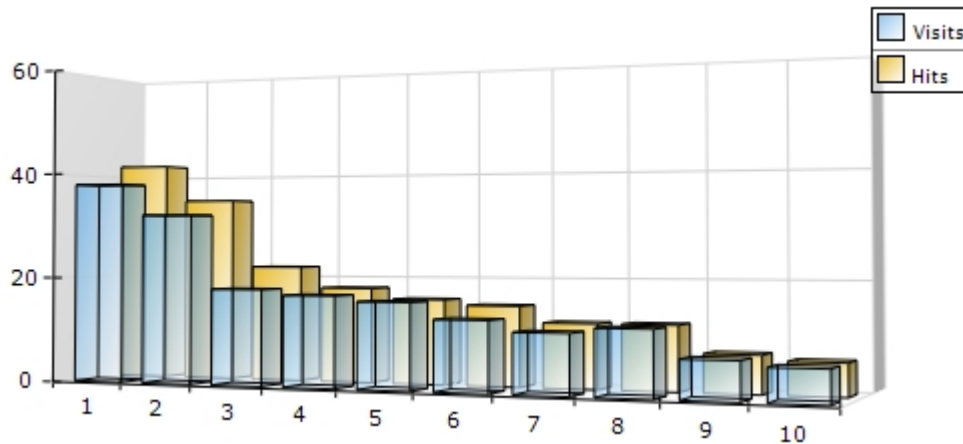

Other Items (147)	1,843	40,617
Total(s)	5,086	95,043
Average(s)	29	553

Top Downloads [climbnavy.com]

Date Range: 03/08/2008 to 06/09/2008

Rank	Download	Hits	Visits	Bandwidth (KB)
1	/forms_public/membership_form_11-06.doc	42	38	10,330
2	/forms_members/gift_aid.doc	35	32	161
3	/forms_members/meets_programme_2007v2.0.doc	22	18	90
4	/forms_members/rnmnc_expedition_grants_-_guidance.doc	18	17	84
5	/forms_members/a_guide_to_expedition_planning.doc	16	16	74
6	/album/site/flash/intro.swf	15	13	225
7	/uploads/keyboard_ethernet.zip	12	11	589
8	/forms_members/meets_programme_2006_v2.2.doc	12	12	55
9	/forms_members/meet_application_form.doc	7	7	32
10	/forms_public/061208-r-junior_din.doc	6	6	160
11	/newsletters/newsletter_nov_06.doc	4	1	19
12	/minutes/minutes_oct_06.doc	2	1	9
13	/forms_members/lundy07_flyer.doc	2	2	9
14	/forms_members/instructions_for_competitors_2006.doc	1	1	5
15	/uploads/starpci_v310.tar.gz	1	1	180
Total(s)		195		12,022
Average(s)		13		801

Referring Sites [climbnavy.com]