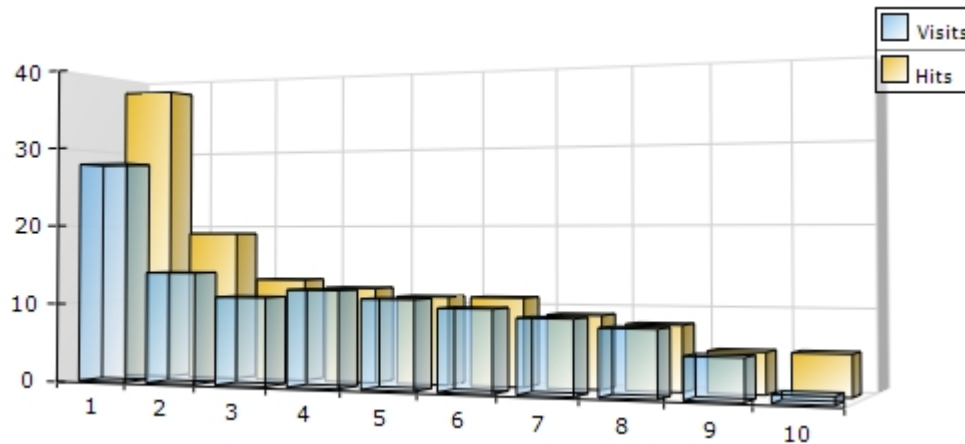

Other Items (101)	805	23,687
Total(s)	2,781	59,379
Average(s)	22	471

Top Downloads [climbnavy.com]

Date Range: 31/08/2008 to 04/10/2008

Rank	Download	Hits	Visits	Bandwidth (KB)
1	/forms_public/membership_form_11-06.doc	38	28	8,575
2	/forms_members/meets_programme_2007v2.0.doc	19	14	125
3	/album/site/flash/intro.swf	13	11	191
4	/forms_members/gift_aid.doc	12	12	55
5	/forms_members/rnrmmc_expedition_grants_-_guidance.doc	11	11	51
6	/forms_members/a_guide_to_expedition_planning.doc	11	10	51
7	/forms_members/meets_programme_2006_v2.2.doc	9	9	41
8	/forms_members/meet_application_form.doc	8	8	37
9	/forms_public/061208-r-junior_din.doc	5	5	108
10	/newsletters/pompey_climbers_winter_07.doc	5	1	24
11	/minutes/minutes_oct_06.doc	2	1	9
12	/forms_members/instructions_for_competitors_2006.doc	1	1	5
Total(s)		134		9,271
Average(s)		11		773

Referring Sites [climbnavy.com]

Date Range: 31/08/2008 to 04/10/2008