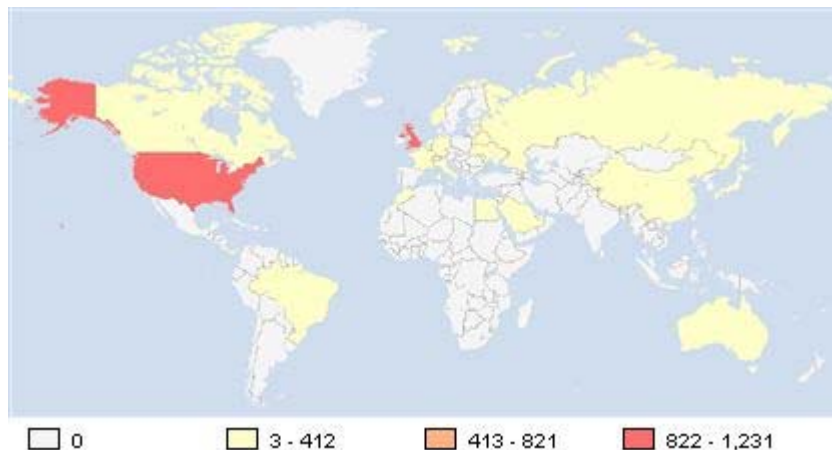

Average(s) 20

World Countries [climbnavy.com]

Date Range: 31/08/2008 to 04/10/2008

Rank	Country	Page Views	Visits	Hits	Bandwidth (KB)
1	United Kingdom	1,231	377	10,241	67,685
2	United States	1,002	1,082	2,473	31,384
3	Russian Federation	107	37	107	645
4	Germany	105	12	105	1,802
5	China	47	10	47	215
6	France	43	4	264	1,874
7	Netherlands	40	15	87	469
8	Canada	35	9	192	641
9	Latvia	30	4	30	115
10	Panama	23	5	23	99
11	Costa Rica	12	2	12	41
12	Belarus	12	3	45	152
13	Egypt	9	2	9	235
14	Norway	9	10	10	319
15	Ukraine	8	2	8	38
16	Montenegro	7	1	7	19
17	Spain	7	6	196	860
18	Moldova, Republic of	6	2	6	59
19	Belgium	5	5	120	516
20	Brazil	5	2	5	15
21	Saudi Arabia	5	1	9	35
22	Japan	3	2	32	114

23	Italy	3	3	64	282
24	Morocco	3	1	8	23
25	Australia	3	2	3	28
Other Items (18)		21	29	429	1,754
Total(s)		2,781	1,628	14,532	109,418
Average(s)		64	37	337	2,545