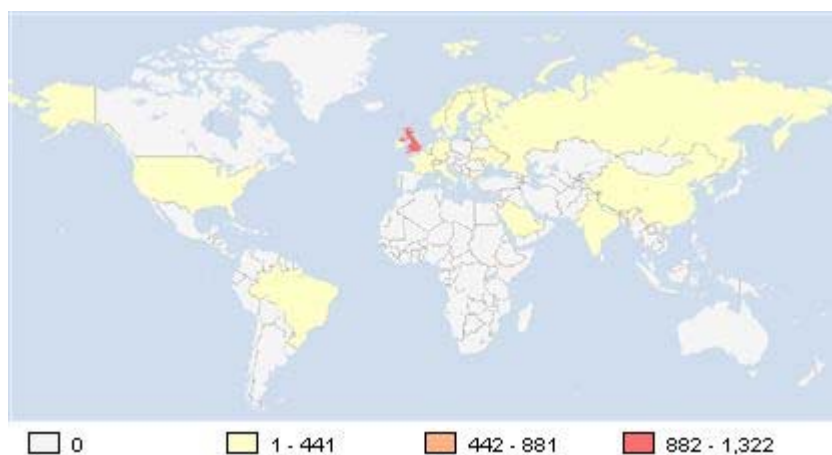

Referring Sites [climbnavy.com]

Date Range: 05/10/2008 to 01/11/2008

Rank	Host	Visits
1	No Referrer (<i>bookmark or direct-entry</i>)	342
2	www.climbnavy.com	78
3	search.live.com	77
4	www.google.co.uk	58
5	www.google.com	8
6	www.climbmarines.com	8
7	www.rnka.co.uk	8
8	www.raf.mod.uk	6
9	climbnavy.com	6
10	www2.army.mod.uk	5
11	uk.search.yahoo.com	4
12	www.mashmedia.com	3
13	www.mcofs.org.uk	2
14	mashmedia.com	2
15	www.royal-navy.mod.uk	2
16	search.msn.co.uk	2
17	www.mod.uk	2
18	www.domaincrawler.com	2
19	images.google.it	1
20	yandex.ru	1
21	images.google.com	1
22	images.google.ie	1
23	www.google.bg	1
24	search1.sky.com	1
25	search.yahoo.com	1
Other Items (6)		6
Total(s)		628
Average(s)		20

World Countries [climbnavy.com]

Date Range: 05/10/2008 to 01/11/2008

Rank	Country	Page Views	Visits	Hits	Bandwidth (KB)
1	United Kingdom	1,322	594	12,482	89,410
2	United States	336	314	1,041	9,203
3	Russian Federation	80	28	132	2,385
4	Germany	71	15	121	1,969
5	France	22	6	171	1,359
6	Ukraine	18	5	47	348
7	Norway	9	9	38	396
8	Saudi Arabia	8	4	8	90
9	Netherlands	8	6	9	89
10	Bulgaria	7	1	38	296
11	Montenegro	7	2	7	37
12	Belgium	7	7	51	317
13	Ireland	5	2	91	733
14	India	5	4	102	561
15	Finland	5	1	37	262
16	Costa Rica	4	2	4	45
17	Italy	4	3	40	368
18	Singapore	4	28	38	242
19	Latvia	4	2	4	45
20	Brazil	4	2	4	66
21	China	3	2	3	66
22	Sweden	2	4	2	4
23	Korea, Republic of	2	1	2	23
24	Hong Kong	1	1	1	1
25	Israel	1	1	1	43
Other Items (5)		2	7	43	314
Total(s)		1,941	1,051	14,517	108,671