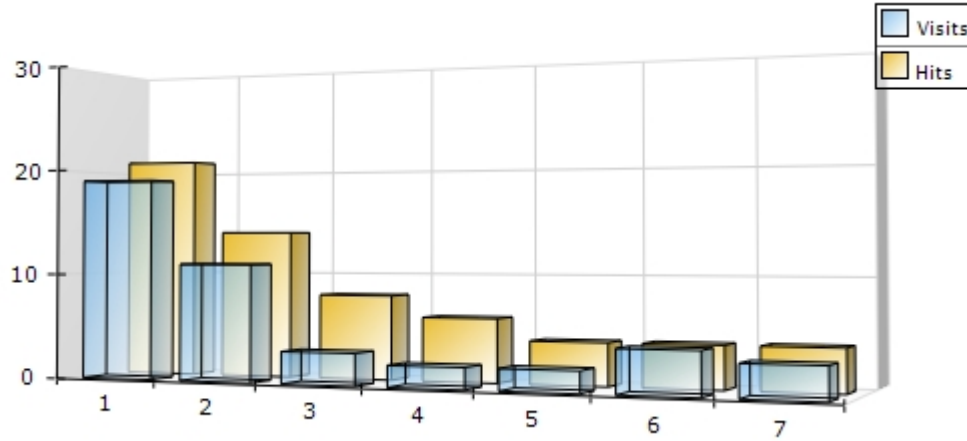

Average(s)	13	286

Top Downloads [climbnavy.com]

Date Range: 05/10/2008 to 01/11/2008