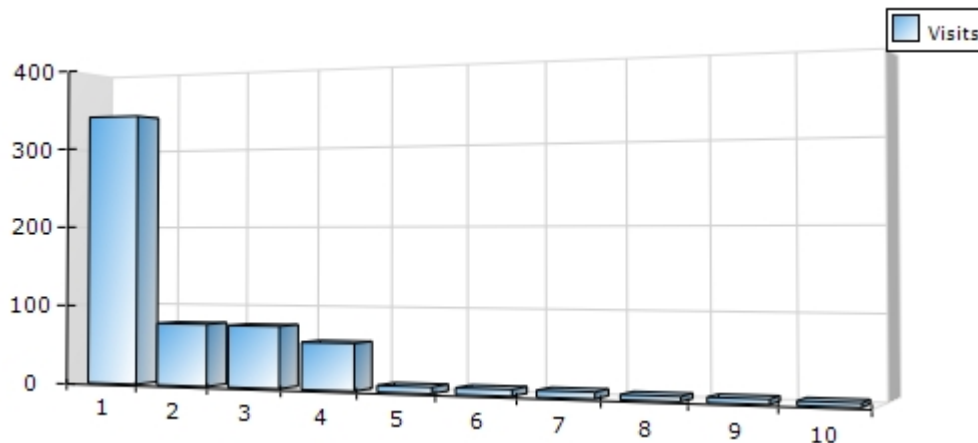

Referring Sites [climbnavy.com]

Date Range: 05/10/2008 to 01/11/2008