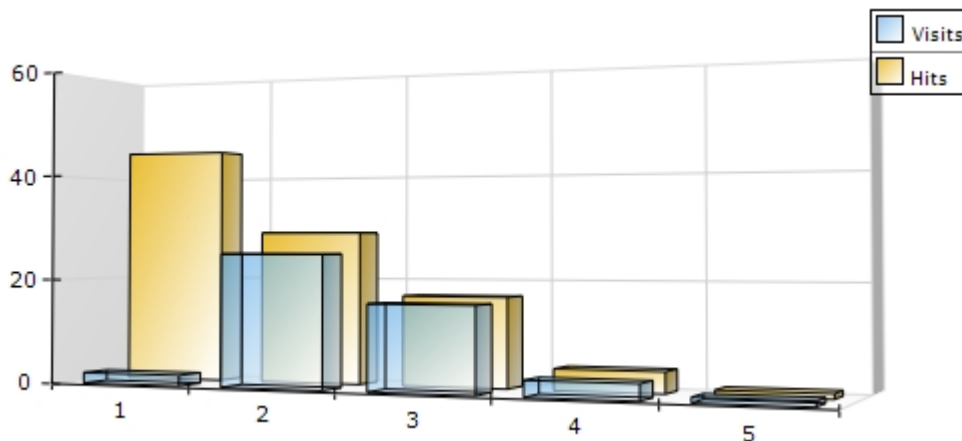

Other Items (113)	775	10,485
Total(s)	2,370	40,842
Average(s)	17	296

Top Downloads [climbnavy.com]

Date Range: 02/11/2008 to 06/12/2008