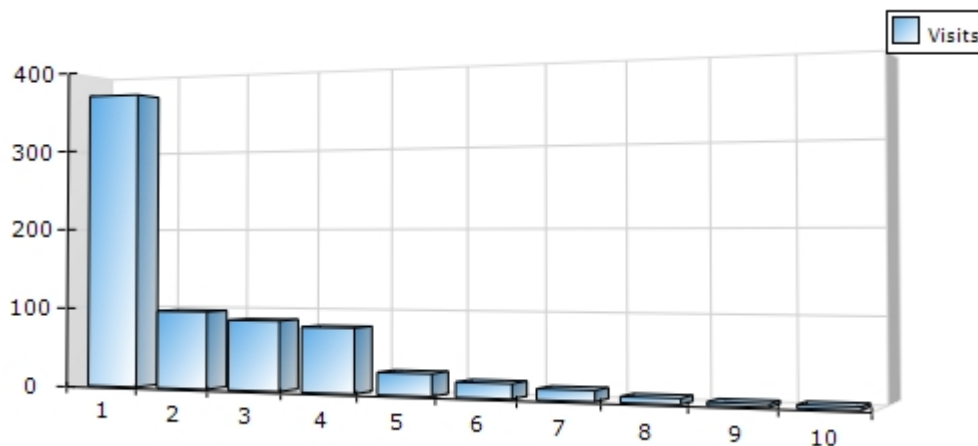

Referring Sites [climbnavy.com]

Date Range: 02/11/2008 to 06/12/2008