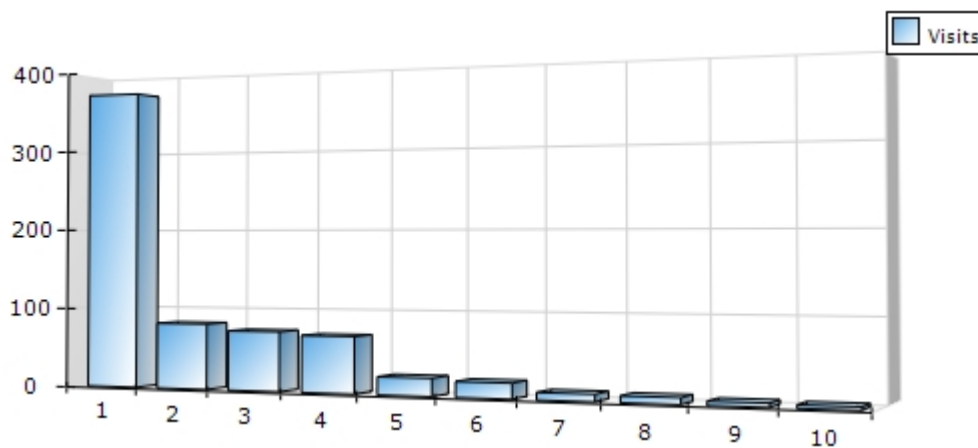

Rank	Host	Visits
1	No Referrer (<i>bookmark or direct-entry</i>)	374
2	search.live.com	82
3	www.climbnavy.com	74
4	www.google.co.uk	70
5	www.google.com	22
6	climbnavy.com	19
7	uk.search.yahoo.com	9
8	www.rnka.co.uk	8
9	www.raf.mod.uk	5
10	rnka.co.uk	4
11	www2.army.mod.uk	4
12	2sl.chots.mod.uk	3
13	www.mashmedia.com	3
14	www.keywordspy.com	2
15	www.mcofs.org.uk	2
16	www.google.co.za	1
17	www.worldclimb.com	1
18	www.google.it	1
19	209.85.173.132	1
20	www.BigFinder.de	1
21	rines.com	1
22	www.royalnavy.mod.uk	1
23	www.google.co.cr	1
24	www.1gbpc24200.com	1
25	www.google.nl	1
Other Items (18)		18
Total(s)		709