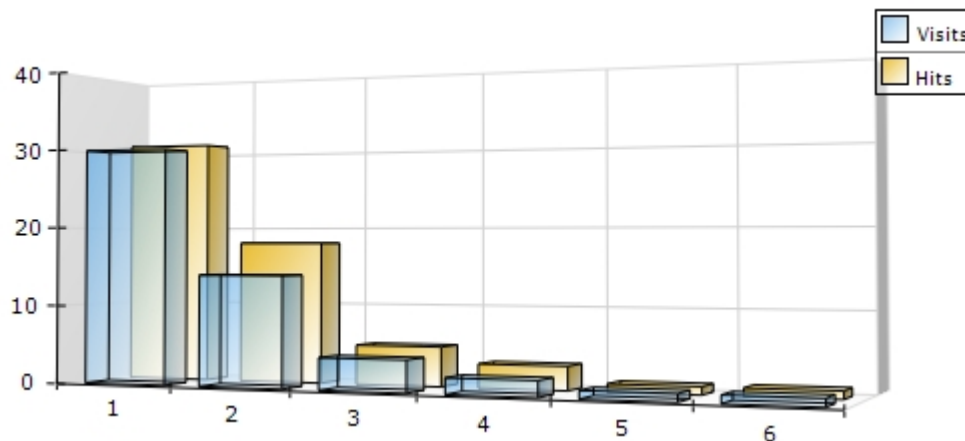

Other Items (145)	909	10,689
Total(s)	2,345	37,306
Average(s)	13	219

Top Downloads [climbnavy.com]

Date Range: 30/11/2008 to 03/01/2009

Rank	Download	Hits	Visits	Bandwidth (KB)
1	/album/site/flash/intro.swf	31	30	499
2	/forms_public/membership_form_11-06.doc	18	14	4,582
3	/forms_members/meets_programme_2008.doc	5	4	23
4	/forms_members/gift_aid.doc	3	2	14
5	/newsletters/newsletter_may_01.swf	1	1	5
6	/newsletters/newsletter_may_01.doc	1	1	5
Total(s)		59		5,128
Average(s)		9		855

Referring Sites [climbnavy.com]

Date Range: 30/11/2008 to 03/01/2009