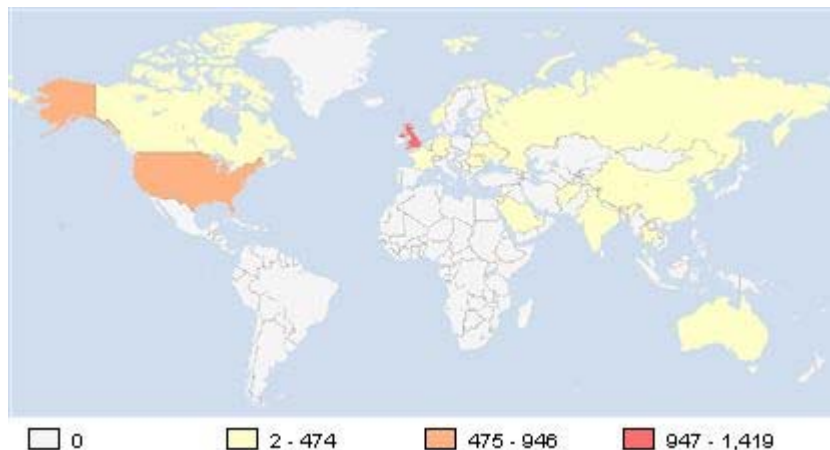

Referring Sites [climbnavy.com]

Date Range: 30/11/2008 to 03/01/2009

Rank	Host	Visits
1	No Referrer (<i>bookmark or direct-entry</i>)	374
2	search.live.com	82
3	www.climbnavy.com	74
4	www.google.co.uk	70
5	www.google.com	22
6	climbnavy.com	19
7	uk.search.yahoo.com	9
8	www.rnka.co.uk	8
9	www.raf.mod.uk	5
10	rnka.co.uk	4
11	www2.army.mod.uk	4
12	2sl.chots.mod.uk	3
13	www.mashmedia.com	3
14	www.keywordspy.com	2
15	www.mcofs.org.uk	2
16	www.google.co.za	1
17	www.worldclimb.com	1
18	www.google.it	1
19	209.85.173.132	1
20	www.BigFinder.de	1
21	rines.com	1
22	www.royalnavy.mod.uk	1
23	www.google.co.cr	1
24	www.1gbpc24200.com	1
25	www.google.nl	1
Other Items (18)		18
Total(s)		709

Average(s)	16
------------	----

World Countries [climbnavy.com]

Date Range: 30/11/2008 to 03/01/2009

Rank	Country	Page Views	Visits	Hits	Bandwidth (KB)
1	United Kingdom	1,419	465	11,654	77,915
2	United States	627	319	1,494	14,601
3	Germany	52	25	116	946
4	Satellite Provider	39	1	285	1,618
5	Netherlands	30	8	193	1,045
6	Russian Federation	27	17	27	325
7	Norway	27	4	202	1,040
8	Australia	22	5	142	1,193
9	Jordan	21	1	21	592
10	France	16	2	129	1,086
11	Ukraine	8	5	8	110
12	Afghanistan	8	2	109	589
13	Canada	7	5	45	320
14	Spain	6	2	72	489
15	China	6	5	35	191
16	Costa Rica	4	2	44	216
17	Korea, Republic of	4	1	97	275
18	Romania	3	1	34	218
19	India	2	2	31	137
20	Saudi Arabia	2	1	2	23
21	Thailand	2	1	2	23
22	Singapore	2	22	31	175