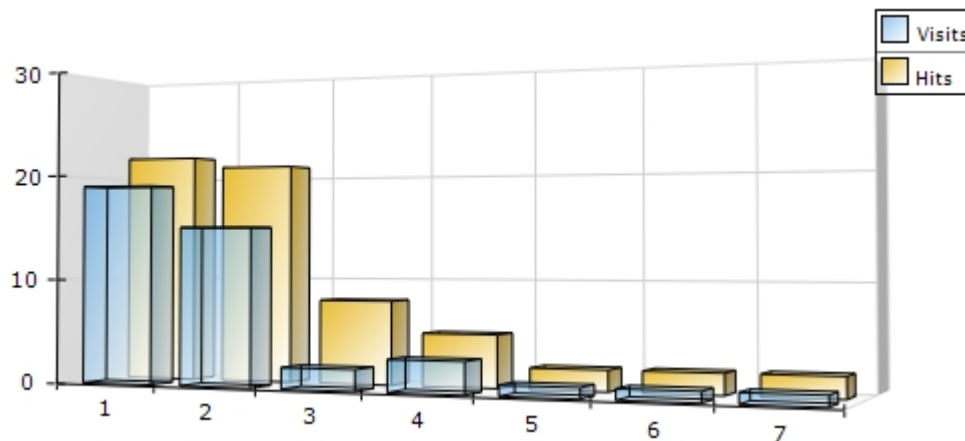

Other Items (177)	1,289	17,985
Total(s)	3,553	53,102
Average(s)	17	263

Top Downloads [climbnavy.com]

Date Range: 01/03/2009 to 04/04/2009

Rank	Download	Hits	Visits	Bandwidth (KB)
1	/album/site/flash/intro.swf	22	19	362
2	/forms_public/membership_form_11-06.doc	21	15	4,975
3	/forms_members/gift_aid.doc	8	2	37
4	/forms_members/meets_programme_2008.doc	5	3	113
5	/forms_members/meets_programme_2009.doc	2	1	57
6	/minutes/minutes_jun_07.doc	2	1	9
7	/forms_members/a_guide_to_expedition_planning.doc	2	1	9
Total(s)		62		5,562
Average(s)		8		794

Referring Sites [climbnavy.com]

Date Range: 01/03/2009 to 04/04/2009