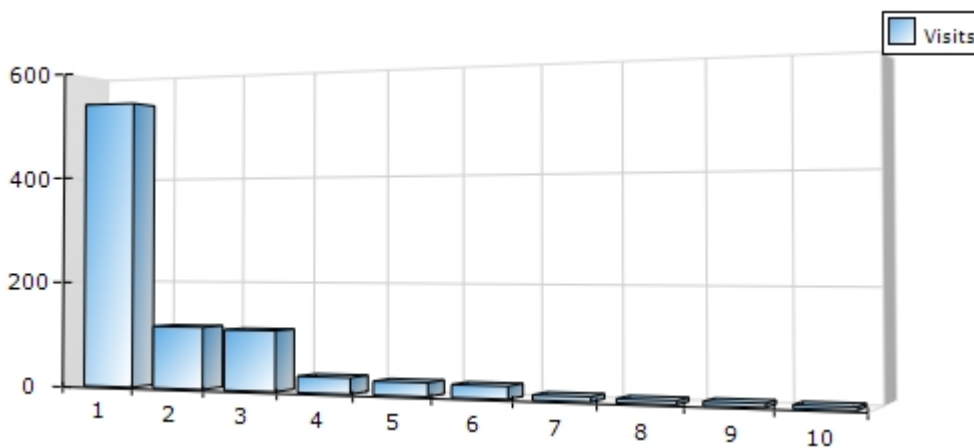

Rank	Host	Visits
1	No Referrer (<i>bookmark or direct-entry</i>)	543
2	www.google.co.uk	117
3	www.climbnavy.com	113
4	www.google.com	30
5	climbnavy.com	25
6	search.live.com	23
7	www.raf.mod.uk	9
8	www.rnka.co.uk	7
9	defenceintranet.diiweb.r.mil.uk	7
10	raf.mod.uk	6
11	www.rncom.mod.uk	5
12	VY.com	4
13	mashmedia.com	4
14	RINES.com	4
15	images.google.co.uk	3
16	uk.search.yahoo.com	3
17	www.navykayaking.dii.r.mil.uk	3
18	www.mashmedia.com	3
19	www.keywordspy.com	2
20	www.royalnavy.mod.uk	2
21	www.mcofs.org.uk	2
22	www.facebook.com	2
23	www.navy-net.co.uk	2
24	www.true Miles.com	2
25	www.google.com.au	2
Other Items (28)		32
Total(s)		955