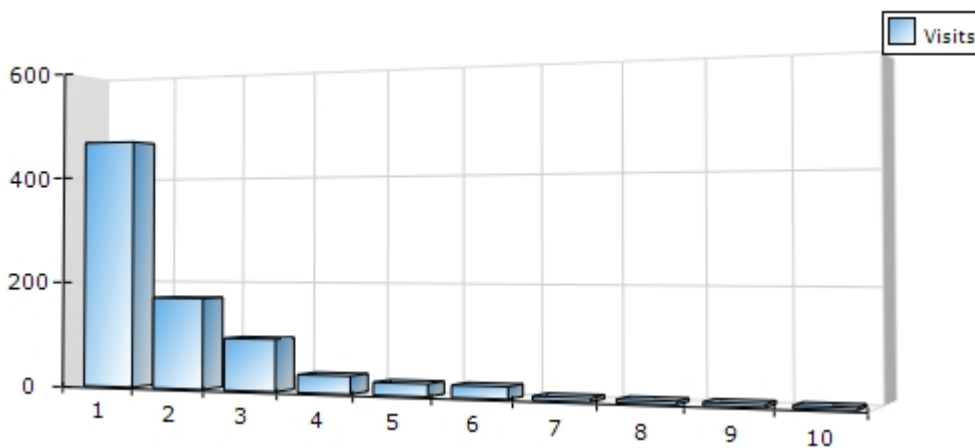

Rank	Host	Visits
1	No Referrer (<i>bookmark or direct-entry</i>)	469
2	www.climbnavy.com	171
3	www.google.co.uk	97
4	search.live.com	33
5	www.google.com	23
6	climbnavy.com	22
7	www.rnka.co.uk	7
8	www.raf.mod.uk	6
9	defenceintranet.diiweb.r.mil.uk	6
10	mashmedia.com	5
11	cmspalace.coraider.com	4
12	images.google.co.uk	3
13	uk.search.yahoo.com	3
14	www.navykayaking.dii.r.mil.uk	3
15	www.rncom.mod.uk	3
16	www.keywordspy.com	2
17	www.metroblink.com	2
18	www.google.nl	2
19	www.ukalpine.com	2
20	www.mcofs.org.uk	2
21	www.google.ca	2
22	www.royalnavy.mod.uk	2
23	raf.mod.uk	2
24	search.hp.my.aol.co.uk	2
25	www.mod.uk	2
Other Items (24)		25
Total(s)		900