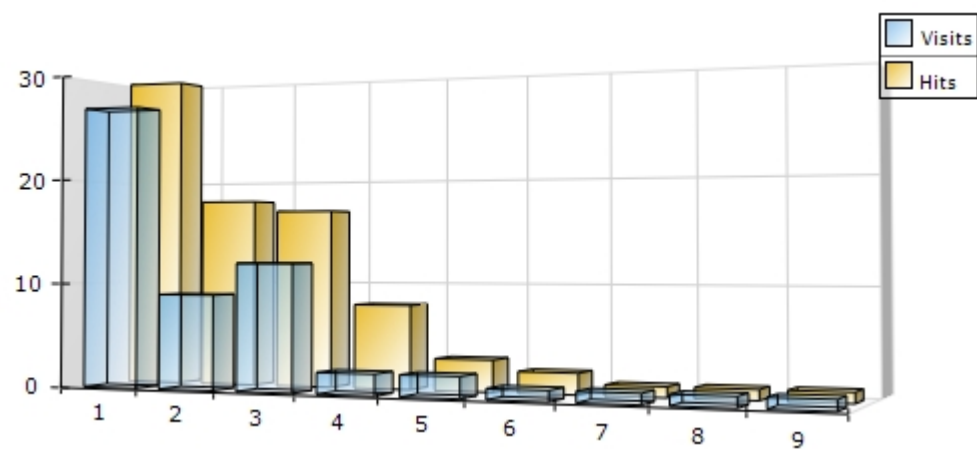

Other Items (177)	1,033	15,272
Total(s)	3,192	49,850
Average(s)	15	247

Top Downloads [climbnavy.com]

Date Range: 29/03/2009 to 02/05/2009

Rank	Download	Hits	Visits	Bandwidth (KB)
1	/album/site/flash/intro.swf	30	27	501
2	/forms_members/meets_programme_2009.doc	18	9	303
3	/forms_public/membership_form_11-06.doc	17	12	3,928
4	/forms_members/gift_aid.doc	8	2	37
5	/forms_members/meets_programme_2008.doc	3	2	10
6	/newsletters/pompey_climbers_winter_07.doc	2	1	9
7	/forms_public/061208-r-junior_din.doc	1	1	54
8	/forms_members/rnrmmc_expedition_grants_-_guidance.doc	1	1	5
9	/forms_members/a_guide_to_expedition_planning.doc	1	1	5
Total(s)		81		4,850
Average(s)		9		539

Referring Sites [climbnavy.com]

Date Range: 29/03/2009 to 02/05/2009