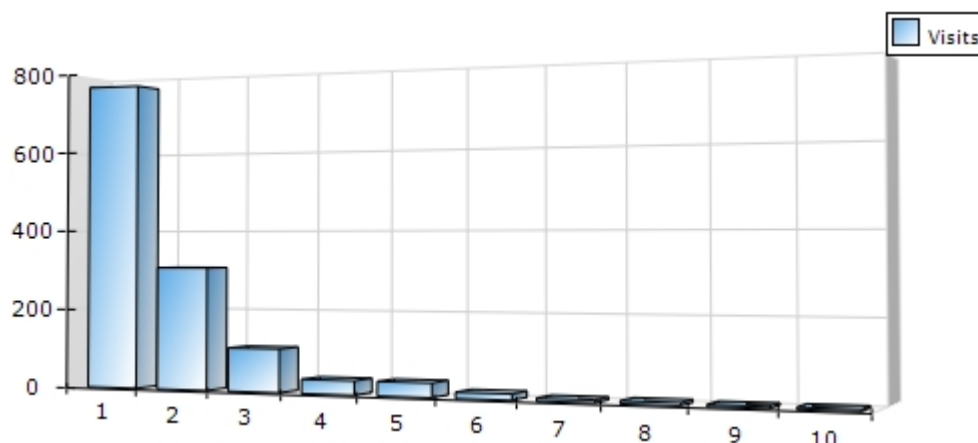

Referring Sites [climbnavy.com]

Date Range: 26/04/2009 to 06/06/2009

Rank	Host	Visits
1	No Referrer (bookmark or direct-entry)	771
2	www.climbnavy.com	307
3	www.google.co.uk	108
4	www.google.com	35
5	search.live.com	35
6	www.rnka.co.uk	15
7	www.raf.mod.uk	7
8	climbnavy.com	7
9	images.google.co.uk	5
10	raf.mod.uk	5
11	www.royalnavy.mod.uk	4
12	www.mashmedia.com	4
13	www2.armynet.mod.uk	3
14	www.rncom.mod.uk	3
15	search.msn.com	3
16	www.keywordspy.com	2
17	www.roidsmall.com	2
18	mashmedia.com	2
19	uk.search.yahoo.com	2
20	www.navykayaking.dii.r.mil.uk	2
21	images.google.es	2
22	www.mcofs.org.uk	2
23	www.google.ca	2
24	defenceintranet.diiweb.r.mil.uk	2