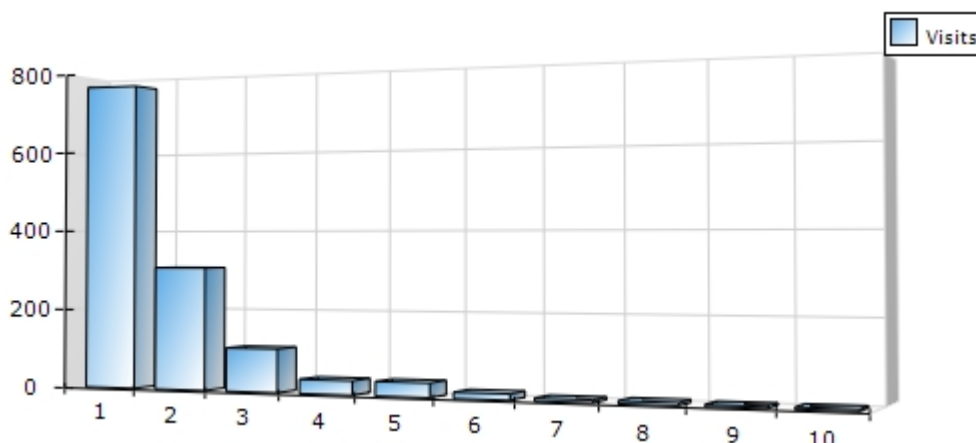

Referring Sites [climbnavy.com]

Date Range: 26/04/2009 to 06/06/2009

Rank	Host	Visits
1	No Referrer (bookmark or direct-entry)	771
2	www.climbnavy.com	307
3	www.google.co.uk	108
4	www.google.com	35
5	search.live.com	35
6	www.rnka.co.uk	15
7	www.raf.mod.uk	7
8	climbnavy.com	7
9	images.google.co.uk	5
10	raf.mod.uk	5
11	www.royalnavy.mod.uk	4
12	www.mashmedia.com	4
13	www2.armynet.mod.uk	3
14	www.rncom.mod.uk	3
15	search.msn.com	3
16	www.keywordspy.com	2
17	www.roidsmall.com	2
18	mashmedia.com	2
19	uk.search.yahoo.com	2
20	www.navykayaking.dii.r.mil.uk	2
21	images.google.es	2
22	www.mcofs.org.uk	2
23	www.google.ca	2
24	defenceintranet.diiweb.r.mil.uk	2