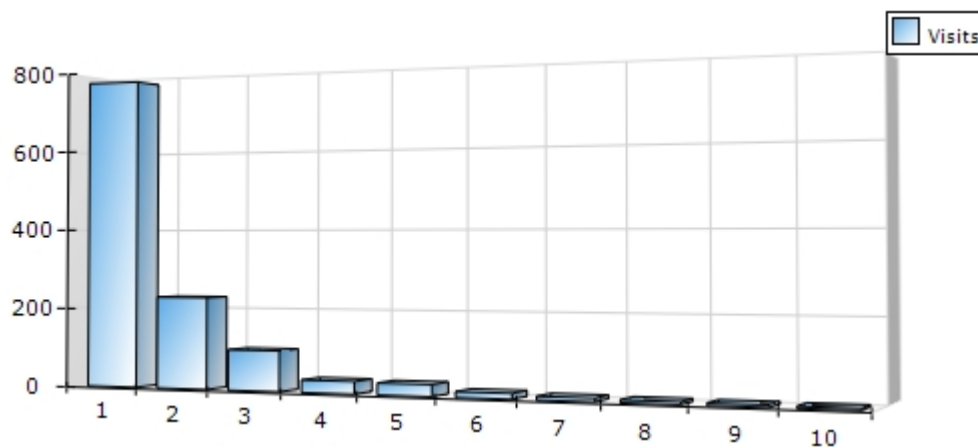

Rank	Host	Visits
1	No Referrer (<i>bookmark or direct-entry</i>)	779
2	www.climbnavy.com	230
3	www.google.co.uk	101
4	search.live.com	31
5	www.google.com	29
6	climbnavy.com	14
7	www.rnka.co.uk	9
8	www.raf.mod.uk	7
9	www.bing.com	6
10	images.google.co.uk	5
11	www.mashmedia.com	4
12	images.google.com	3
13	defenceintranet.diiweb.r.mil.uk	3
14	uk.search.yahoo.com	3
15	vy.com	3
16	www.royalnavy.mod.uk	2
17	r2606.com	2
18	raf.mod.uk	2
19	www.mcofs.org.uk	2
20	www.google.it	2
21	www.rncom.mod.uk	2
22	www.roidsmall.com	2
23	www.google.co.za	1
24	79.112.11.122	1
25	sn101w.snt101@mail.live.com	1
Other Items (21)		21
Total(s)		1,265