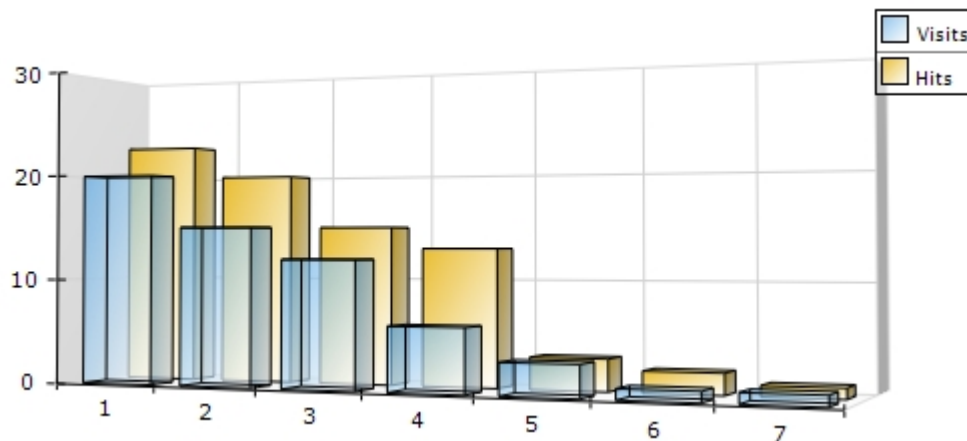

25	/photos.htm	25	23	535
Other Items (120)		985		15,931
Total(s)		3,345		56,610
Average(s)		23		390

Top Downloads [climbnavy.com]

Date Range: 01/06/2009 to 05/07/2009

Rank	Download	Hits	Visits	Bandwidth (KB)
1	/album/site/flash/intro.swf	23	20	380
2	/forms_public/membership_form_11-06.doc	20	15	4,583
3	/forms_public/membership_form.doc	15	12	3,288
4	/forms_members/meets_programme_2009.doc	13	6	245
5	/forms_members/gift_aid.doc	3	3	31
6	/forms_members/a_guide_to_expedition_planning.doc	2	1	9
7	/newsletters/newsletter_may_01.doc	1	1	5
Total(s)		77		8,540
Average(s)		11		1,220

Referring Sites [climbnavy.com]

Date Range: 01/06/2009 to 05/07/2009