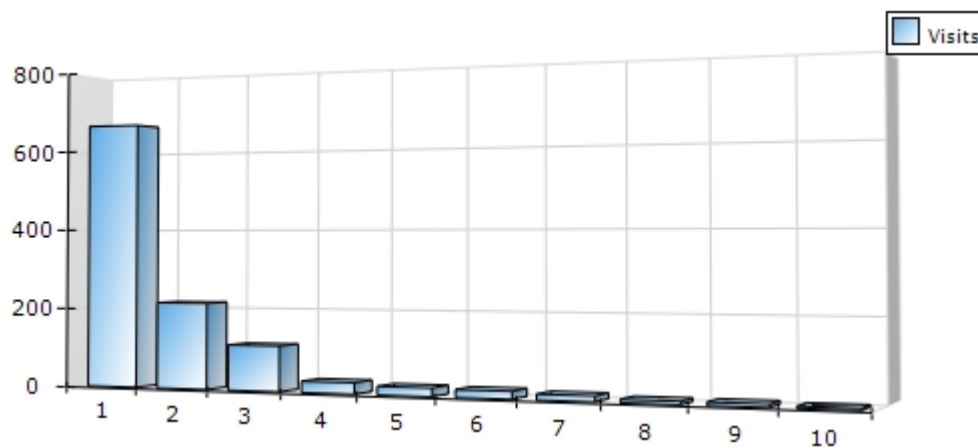

Rank	Host	Visits
1	No Referrer (<i>bookmark or direct-entry</i>)	668
2	www.climbnavy.com	216
3	www.google.co.uk	113
4	www.google.com	28
5	www.rnka.co.uk	21
6	www.bing.com	19
7	search.live.com	14
8	raf.mod.uk	8
9	climbnavy.com	8
10	www.raf.mod.uk	5
11	images.google.co.uk	4
12	defenceintranet.diiweb.r.mil.uk	4
13	www.rncom.mod.uk	4
14	uk.search.yahoo.com	3
15	images.google.com	3
16	www.royalnavy.mod.uk	3
17	r2606.com	2
18	www.navykayaking.dii.r.mil.uk	2
19	www.ukalpine.com	2
20	red-dir-cqpay-0307.com	2
21	www.yandex.ru	2
22	www.google.com.my	1
23	RINES.COM	1
24	79.112.11.122	1
25	www.google.com.np	1
Other Items (23)		23
Total(s)		1,158