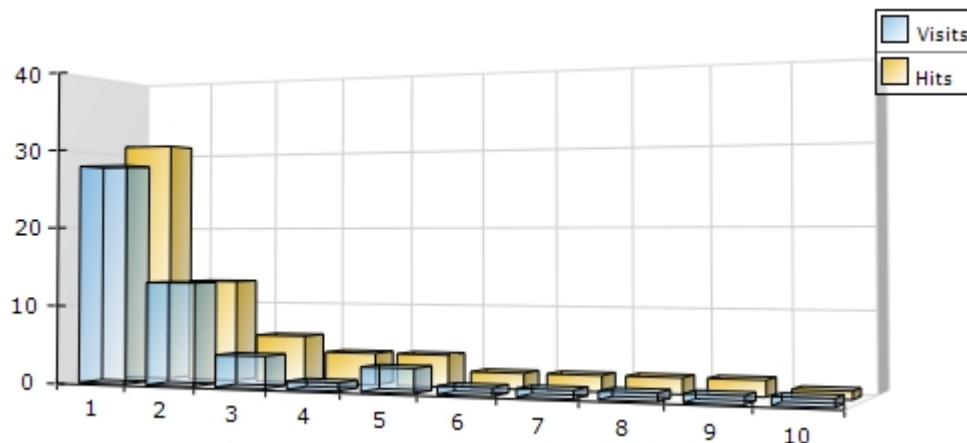

25	/stats.htm	24	24	843
Other Items (136)		1,149		19,523
Total(s)		3,358		58,109
Average(s)		20		361

Top Downloads [climbnavy.com]

Date Range: 29/06/2009 to 02/08/2009

Rank	Download	Hits	Visits	Bandwidth (KB)
1	/forms_public/membership_form.doc	31	28	7,168
2	/album/site/flash/intro.swf	13	13	224
3	/forms_members/meets_programme_2009.doc	6	4	208
4	/newsletters/newsletter_aug_07.doc	4	1	256
5	/forms_members/gift_aid.doc	4	3	86
6	/newsletters/newsletter_apr_06.doc	2	1	126
7	/minutes/minutes_jun_05.doc	2	1	84
8	/newsletters/newsletter_may_01.doc	2	1	152
9	/minutes/minutes_feb_05.doc	2	1	80
10	/newsletters/newsletter_apr_07.doc	1	1	128
11	/forms_members/a_guide_to_expedition_planning.doc	1	1	27
Total(s)		68		8,539
Average(s)		6		776

Referring Sites [climbnavy.com]

Date Range: 29/06/2009 to 02/08/2009