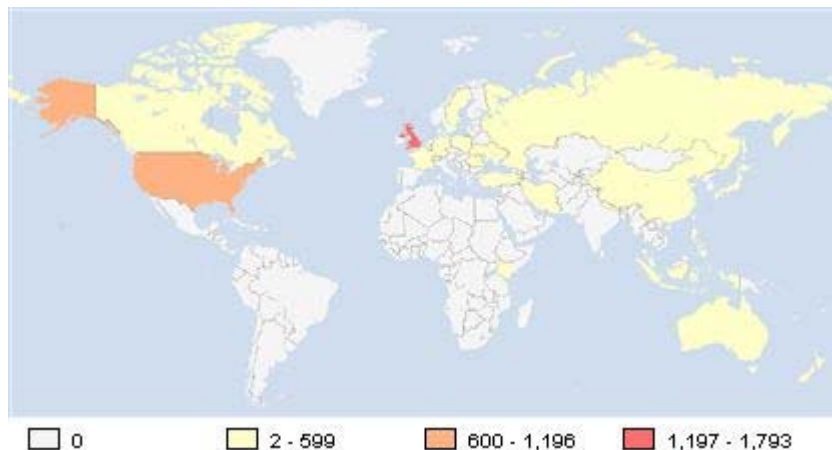

Referring Sites [climbnavy.com]

Date Range: 29/06/2009 to 02/08/2009

Rank	Host	Visits
1	No Referrer (<i>bookmark or direct-entry</i>)	668
2	www.climbnavy.com	216
3	www.google.co.uk	113
4	www.google.com	28
5	www.rnka.co.uk	21
6	www.bing.com	19
7	search.live.com	14
8	raf.mod.uk	8
9	climbnavy.com	8
10	www.raf.mod.uk	5
11	images.google.co.uk	4
12	defenceintranet.diiweb.r.mil.uk	4
13	www.rncom.mod.uk	4
14	uk.search.yahoo.com	3
15	images.google.com	3
16	www.royalnavy.mod.uk	3
17	r2606.com	2
18	www.navykayaking.dii.r.mil.uk	2
19	www.ukalpine.com	2
20	red-dir-cqpay-0307.com	2
21	www.yandex.ru	2
22	www.google.com.my	1
23	RINES.COM	1
24	79.112.11.122	1
25	www.google.com.np	1
Other Items (23)		23
Total(s)		1,158

Average(s)	24
------------	----

World Countries [climbnavy.com]

Date Range: 29/06/2009 to 02/08/2009

Rank	Country	Page Views	Visits	Hits	Bandwidth (KB)
1	United Kingdom	1,793	735	15,900	120,765
2	United States	1,007	239	2,153	25,411
3	N/A	296	287	296	447
4	Ukraine	33	4	33	769
5	Russian Federation	29	17	59	587
6	Canada	25	16	74	557
7	Poland	23	9	23	391
8	Germany	23	25	140	987
9	Indonesia	21	2	21	551
10	Belgium	15	2	139	1,682
11	New Zealand	13	3	118	948
12	China	10	11	11	223
13	Nepal	8	1	51	880
14	Costa Rica	8	4	8	118
15	Australia	7	2	36	329
16	Iran, Islamic Republic of	6	1	6	212
17	Spain	5	2	38	290
18	Romania	4	3	4	71
19	Lebanon	3	1	4	61
20	Sweden	3	1	43	307
21	Kenya	3	1	33	236
22	Philippines	2	1	34	242

23	Turkey	2	1	34	239
24	Japan	2	2	3	131
25	France	2	2	2	25
Other Items (13)		15	15	324	2,125
Total(s)		3,358	1,387	19,587	158,582
Average(s)		88	36	515	4,173