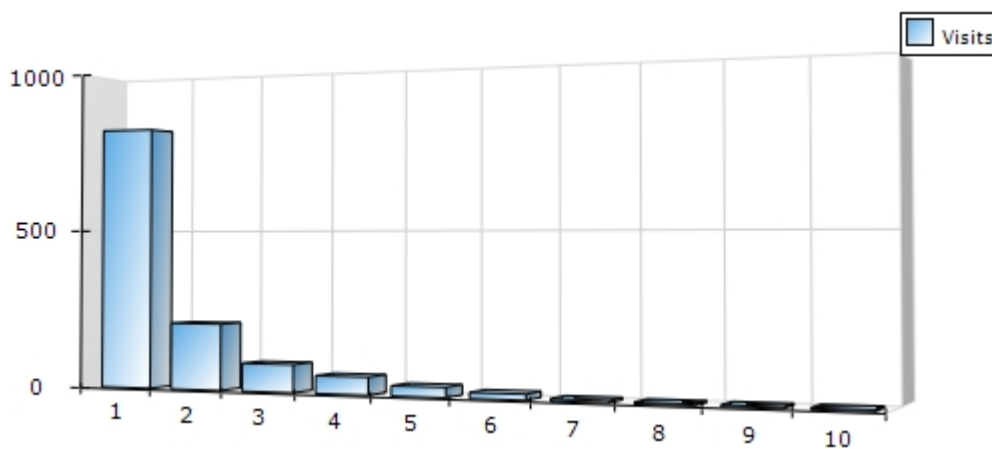

12	/newsletters/newsletter_jan_02.doc	2	1	88
13	/newsletters/newsletter_jan_03.doc	2	2	158
14	/minutes/minutes_feb_06.doc	2	1	73
15	/minutes/minutes_oct_04.doc	2	1	79
16	/newsletters/pompey_climbers_jan_02.swf	1	1	88
17	/forms_members/a_guide_to_expedition_planning.doc	1	1	27
18	/newsletters/newsletter_jan_04.doc	1	1	111
19	/forms_members/rnmcc_expedition_grants_-_guidance.doc	1	1	26
20	/minutes/minutes_jun_07.doc	1	1	289
21	/newsletters/newsletter_jul_05.doc	1	1	89
22	/newsletters/pompey_climbers_jan_03.swf	1	1	85
23	/newsletters/pompey_climbers_winter_07.doc	1	1	107
Total(s)		114		10,805
Average(s)		4		470

Referring Sites [climbnavy.com]

Date Range: 27/07/2009 to 06/09/2009

Rank	Host	Visits
1	No Referrer (<i>bookmark or direct-entry</i>)	824
2	www.climbnavy.com	208
3	www.google.co.uk	87
4	www.bing.com	55
5	www.google.com	31
6	www.rnka.co.uk	18
7	www.raf.mod.uk	7
8	www.rncom.mod.uk	5
9	aolsearch.aol.co.uk	5