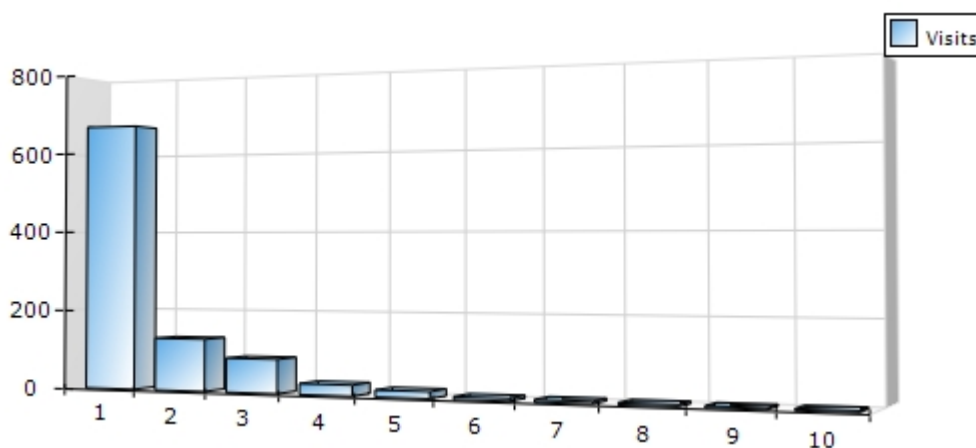

21	/newsletters/newsletter_aug_01.doc	2	2		274
22	/newsletters/newsletter_jan_03.doc	2	2		84
23	/newsletters/newsletter_may_04.doc	2	1		10
24	/minutes/minutes_oct_05.doc	2	2		5
25	/newsletters/pompey_climbers_jan_03.doc	1	1		5
Other Items (4)		4			104
Total(s)		198			8,702
Average(s)		6			300

Referring Sites [climbnavy.com]

Date Range: 31/08/2009 to 03/10/2009

Rank	Host	Visits
1	No Referrer (<i>bookmark or direct-entry</i>)	671
2	www.climbnavy.com	131
3	www.google.co.uk	85
4	www.google.com	27
5	www.rnka.co.uk	17
6	www.rncom.mod.uk	7
7	raf.mod.uk	6
8	climbnavy.com	5
9	www.royalnavy.mod.uk	4
10	www.climbmarines.com	4
11	www.mashmedia.com	3
12	www.bing.com	3
13	www.raf.mod.uk	2
14	search.aol.co.uk	2
15	images.google.co.uk	2