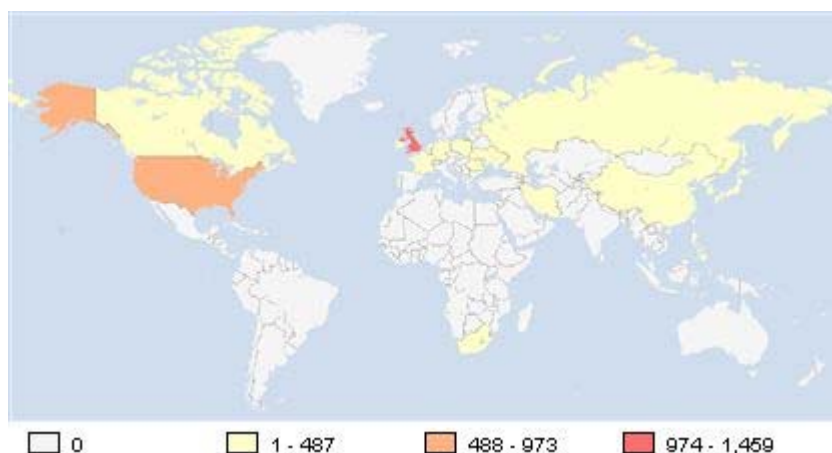

Referring Sites [climbnavy.com]

Date Range: 31/08/2009 to 03/10/2009

Rank	Host	Visits
1	No Referrer (<i>bookmark or direct-entry</i>)	671 
2	www.climbnavy.com	131 
3	www.google.co.uk	85 
4	www.google.com	27
5	www.rnka.co.uk	17
6	www.rncom.mod.uk	7
7	raf.mod.uk	6
8	climbnavy.com	5
9	www.royalnavy.mod.uk	4
10	www.climbmarines.com	4
11	www.mashmedia.com	3
12	www.bing.com	3
13	www.raf.mod.uk	2
14	search.aol.co.uk	2
15	images.google.co.uk	2

World Countries [climbnavy.com]

Date Range: 31/08/2009 to 03/10/2009

Rank	Country	Page Views	Visits	Hits	(KB)
1	United Kingdom	1,459	712	13,569	113,801
2	United States	588	259	1,461	28,511
3	Israel	342	4	655	59,188
4	N/A	302	300	380	1,117
5	Poland	19	1	19	409
6	Netherlands	17	14	88	867
7	France	9	2	100	1,002
8	Belgium	8	4	138	924
9	Germany	8	22	39	2,716
10	Ireland	7	2	73	563